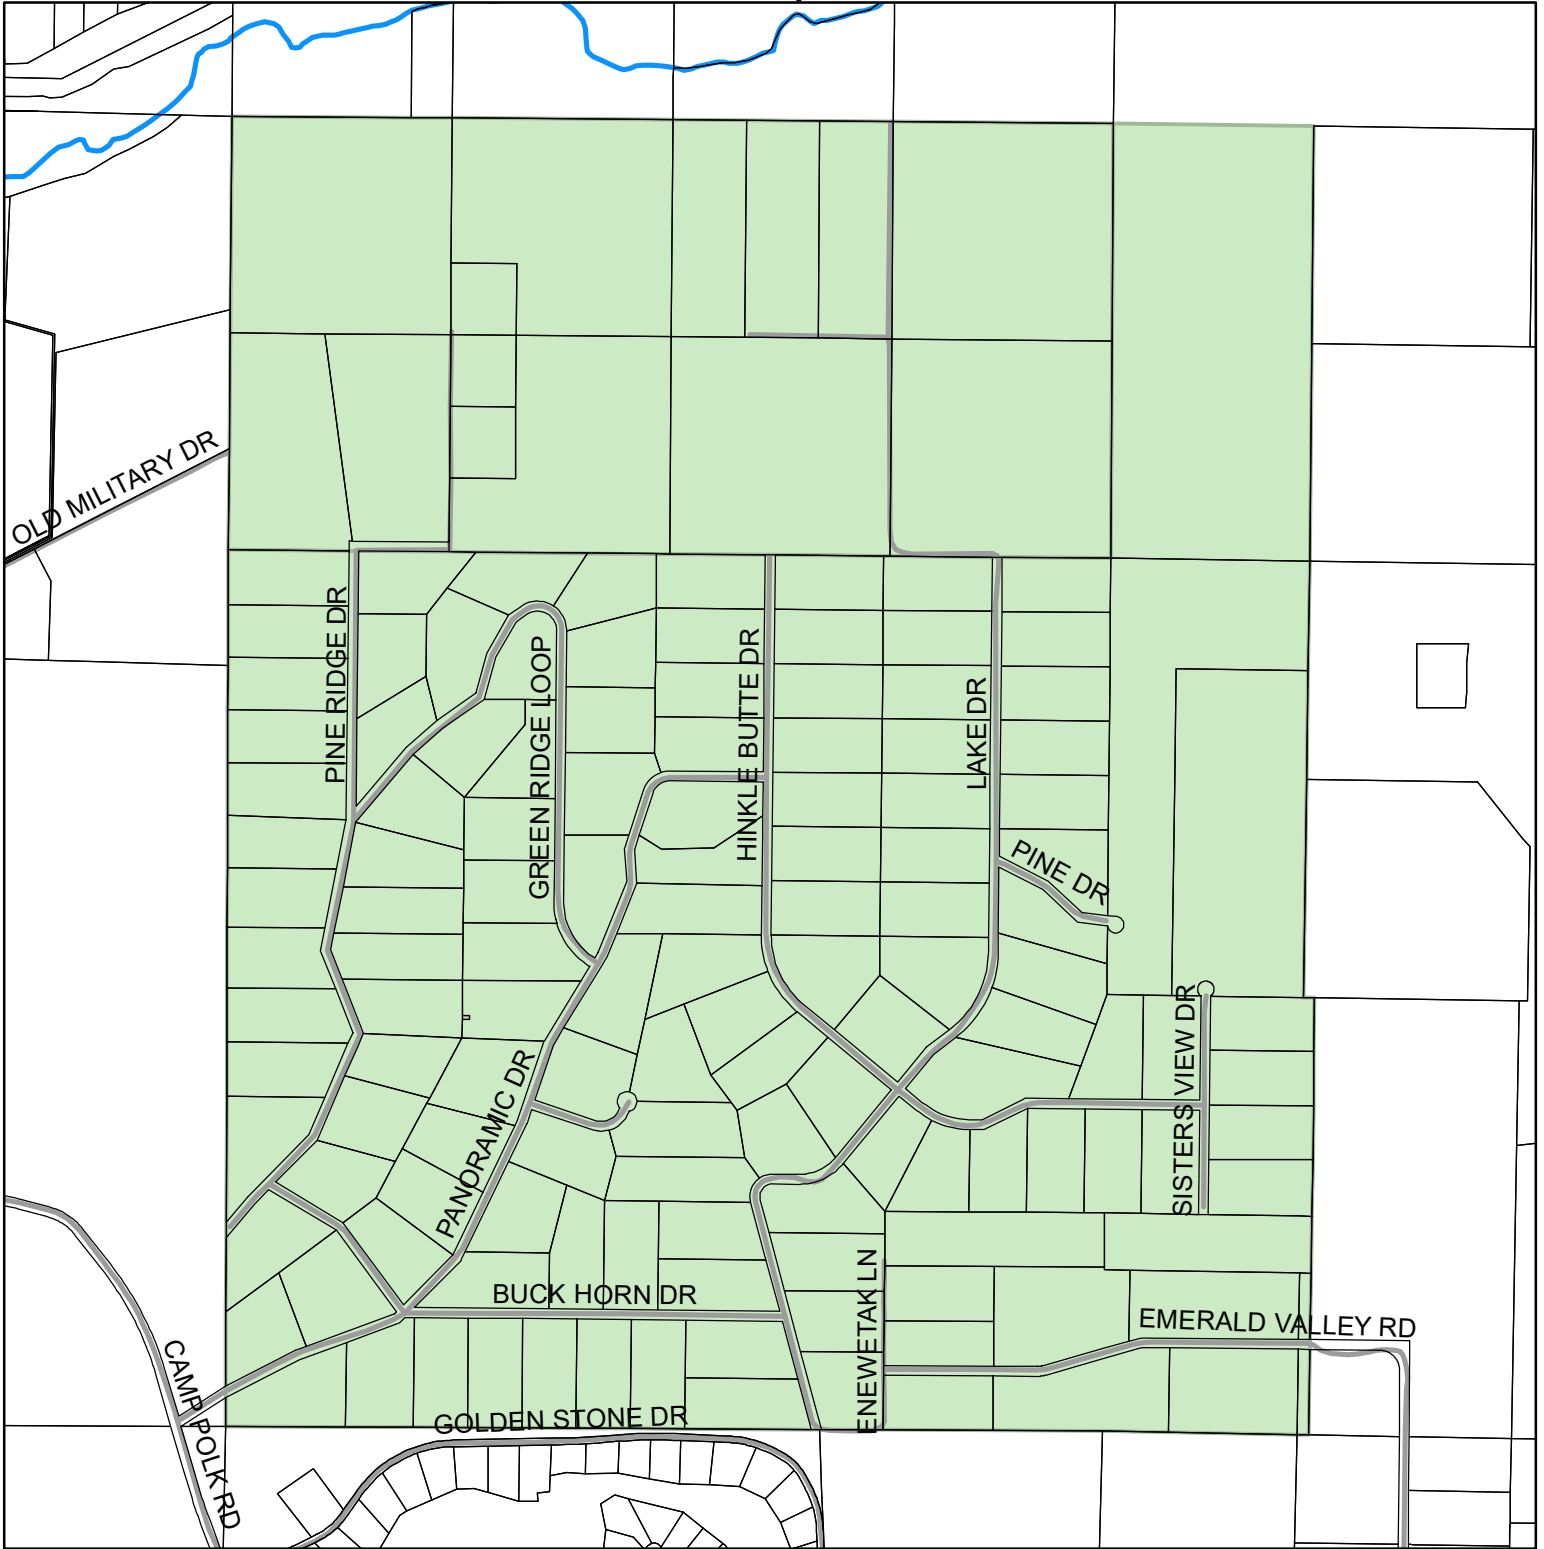

Panoramic Access Special Road District

0 0.25 0.5 0.75 1 Miles

Printed: 1/03/2022

Legend

 Panoramic Access Special Road District	 County Roads
 Taxlots	 Streams
 Other roads	

John Anderson, GIS Analyst
 Phone: (541) 322-7102
 Email: john.anderson@deschutes.org
 Address: 61150 SE 27th St
 Bend, OR 97702

Road Department

The information on this map was derived from digital databases on Deschutes County's G.I.S. Care was taken in the creation of this map, but it is provided "as is". Deschutes County cannot accept any responsibility for errors, omissions, or positional accuracy in the digital data or the underlying records. There are no warranties, express or implied, including the warranty of merchantability or fitness for a particular purpose, accompanying this product. However, notification of any errors will be appreciated.