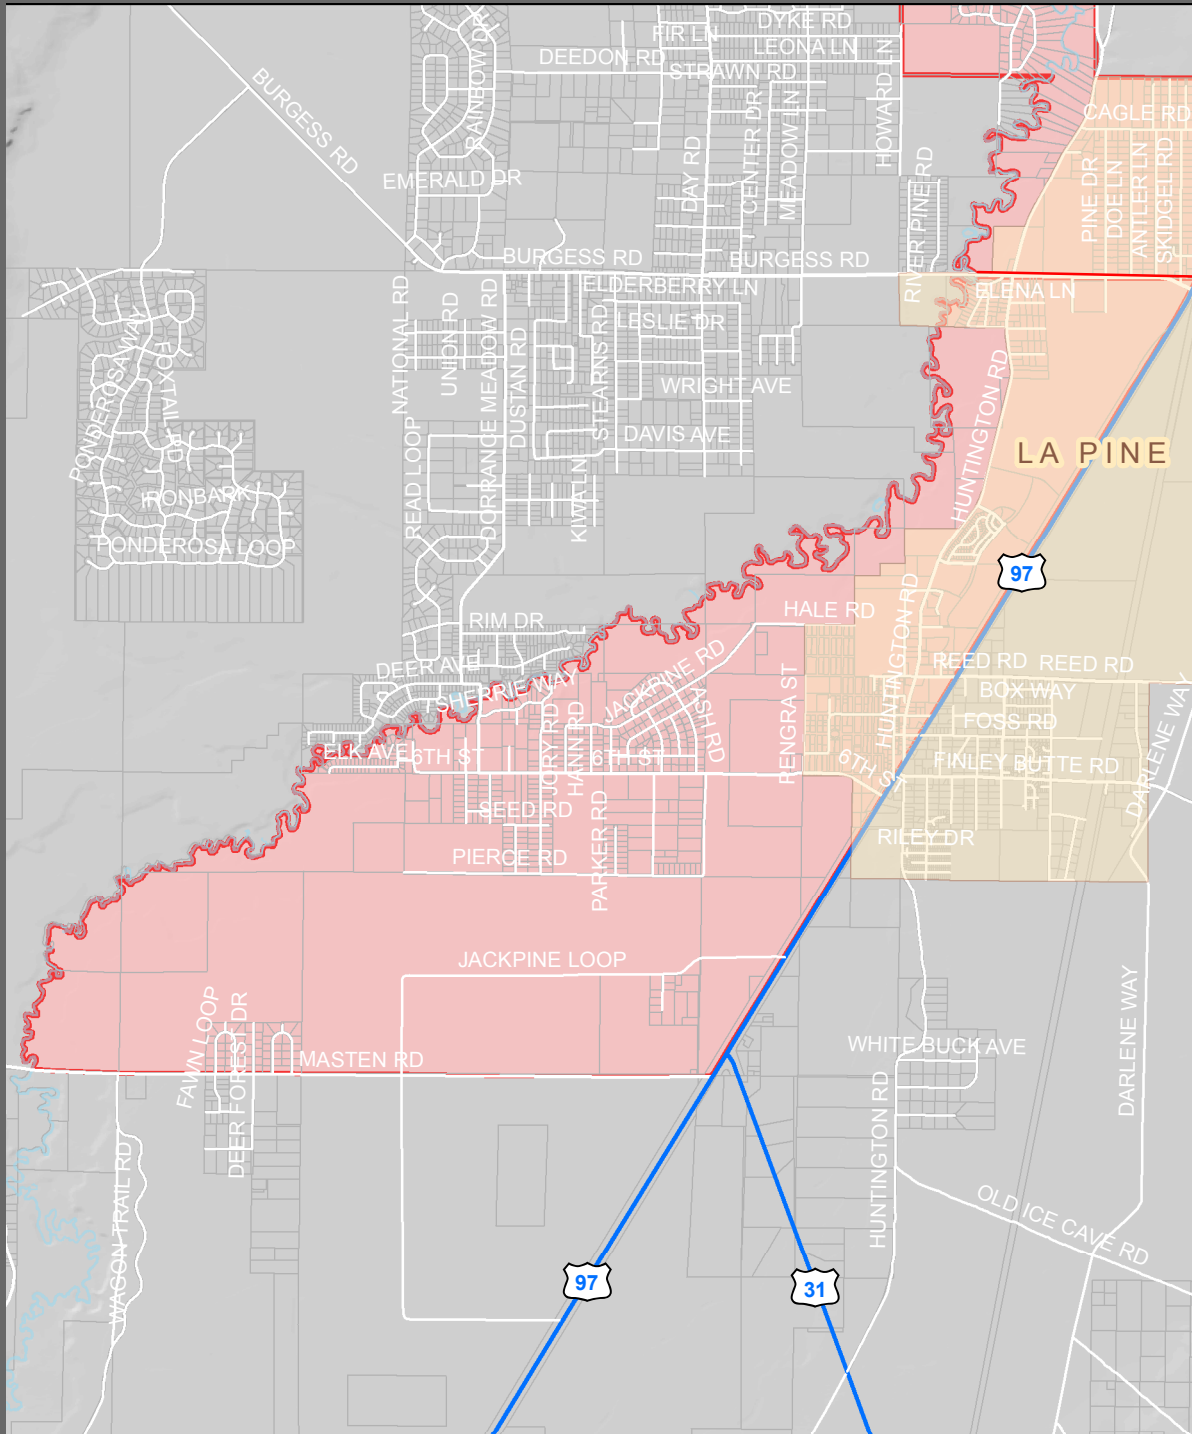

LIVESTOCK DISTRICT

West LaPine

Legend

Major Roads

- Primary Highway
- Livestock Districts
- Secondary Highway
- City Limits
- Other Main Roads
- Taxlots
- Lakes

Map Produced on April 15, 2017

The information on this map was derived from the digital databases on the Deschutes County's G.I.S. Care was taken in the creation of this map, but it is provided "as is." Deschutes County cannot accept any responsibility for errors, omissions, or positional accuracy in the digital data or the underlying records. There are no warranties, express or implied, including the warranty of merchantability or fitness for a particular purpose, accompanying this product. However, notification of any errors will be appreciated.