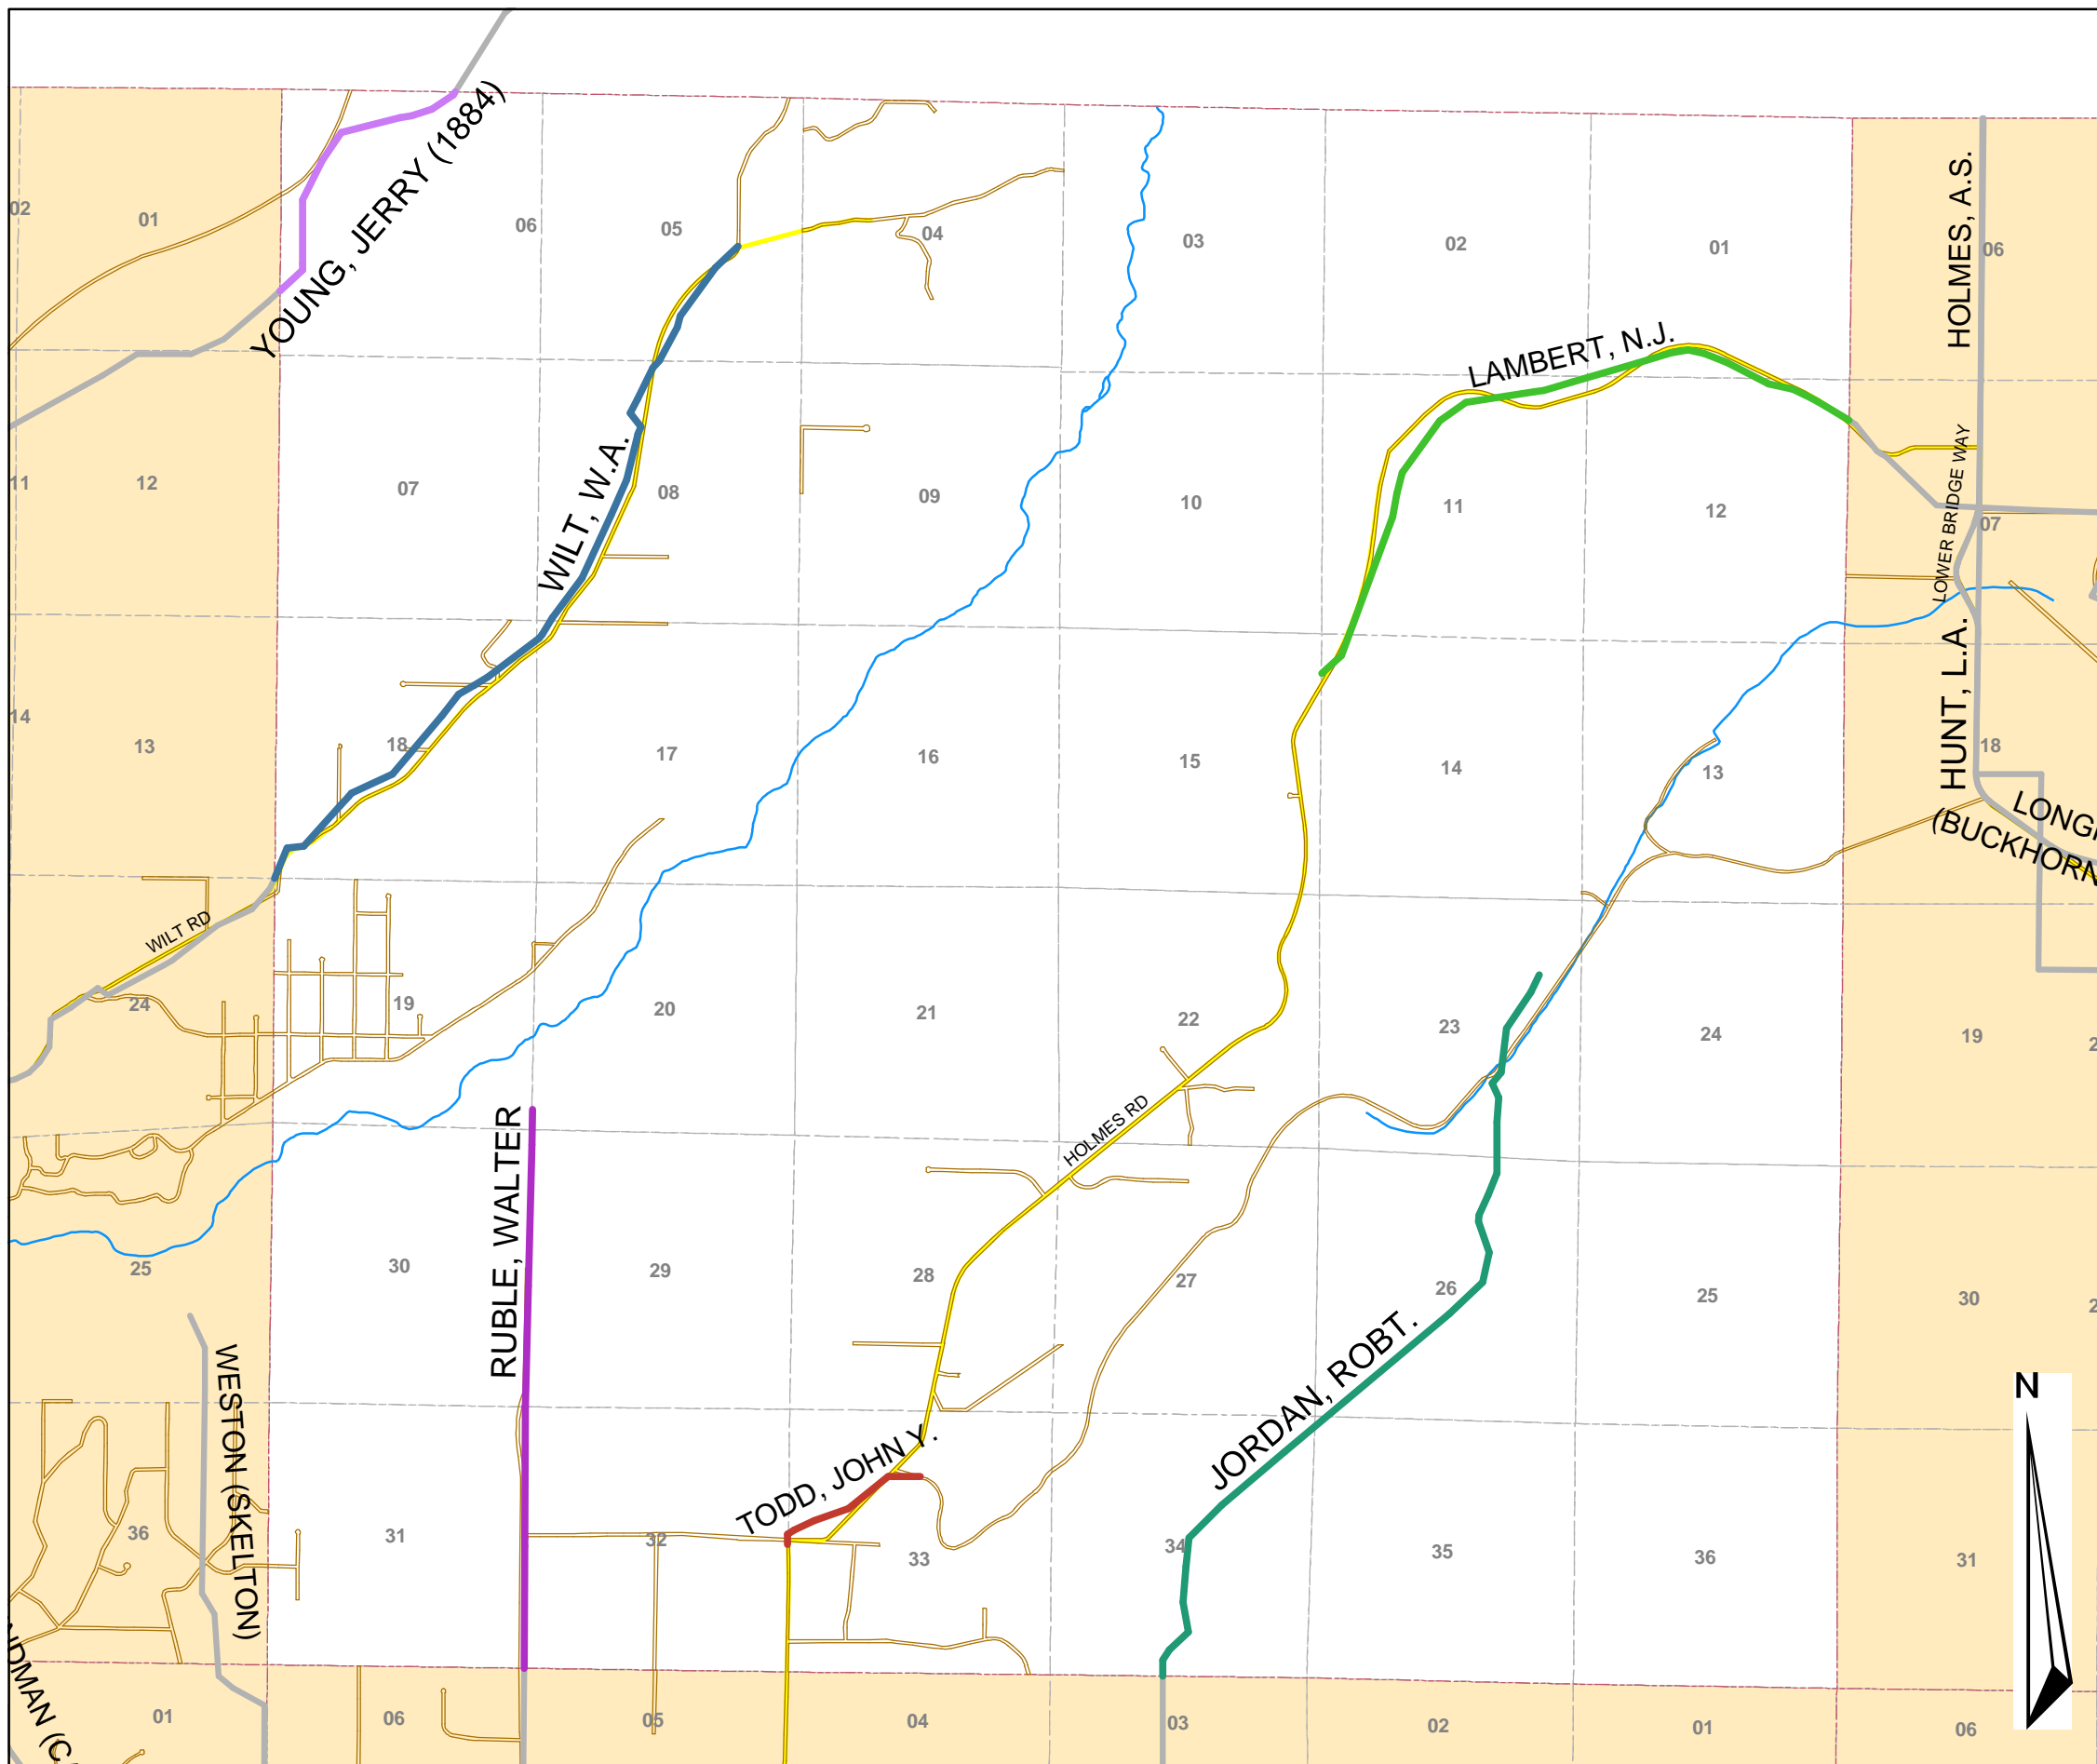

# Legacy Roads

T14S, R11E, wm.

KEY

## NAME, ROW WIDTH, ESTABLISHED DATE

- JORDAN, ROBT., 0, 7/6/1911
- LAMBERT, N.J., 60, 7/20/1909
- RUBLE, WALTER, 60, 3/6/1905
- TODD, JOHN Y., 60, 5/14/1908
- WILT, W.A., 60, 9/8/1910
- YOUNG, JERRY (1884), 60, 9/1/1884

Printed: March 4, 2002

The information on this map was derived from digital databases on Deschutes County's G.I.S. Care was taken in the creation of this map, but it is provided "as is". Deschutes County cannot accept any responsibility for errors, omissions, or positional accuracy in the digital data or the underlying records. There are no warranties, express or implied, including the warranty of merchantability or fitness for a particular purpose, accompanying this product. However, notification of any errors will be appreciated.

Note: The data from which this map was compiled is a work in progress and is currently incomplete. The locations of the roads on this map are for pictorial purposes only. Some of these roads, or segments of them, may have been vacated or never established. Please verify all Right of Way information with the Deschutes County Road Department.