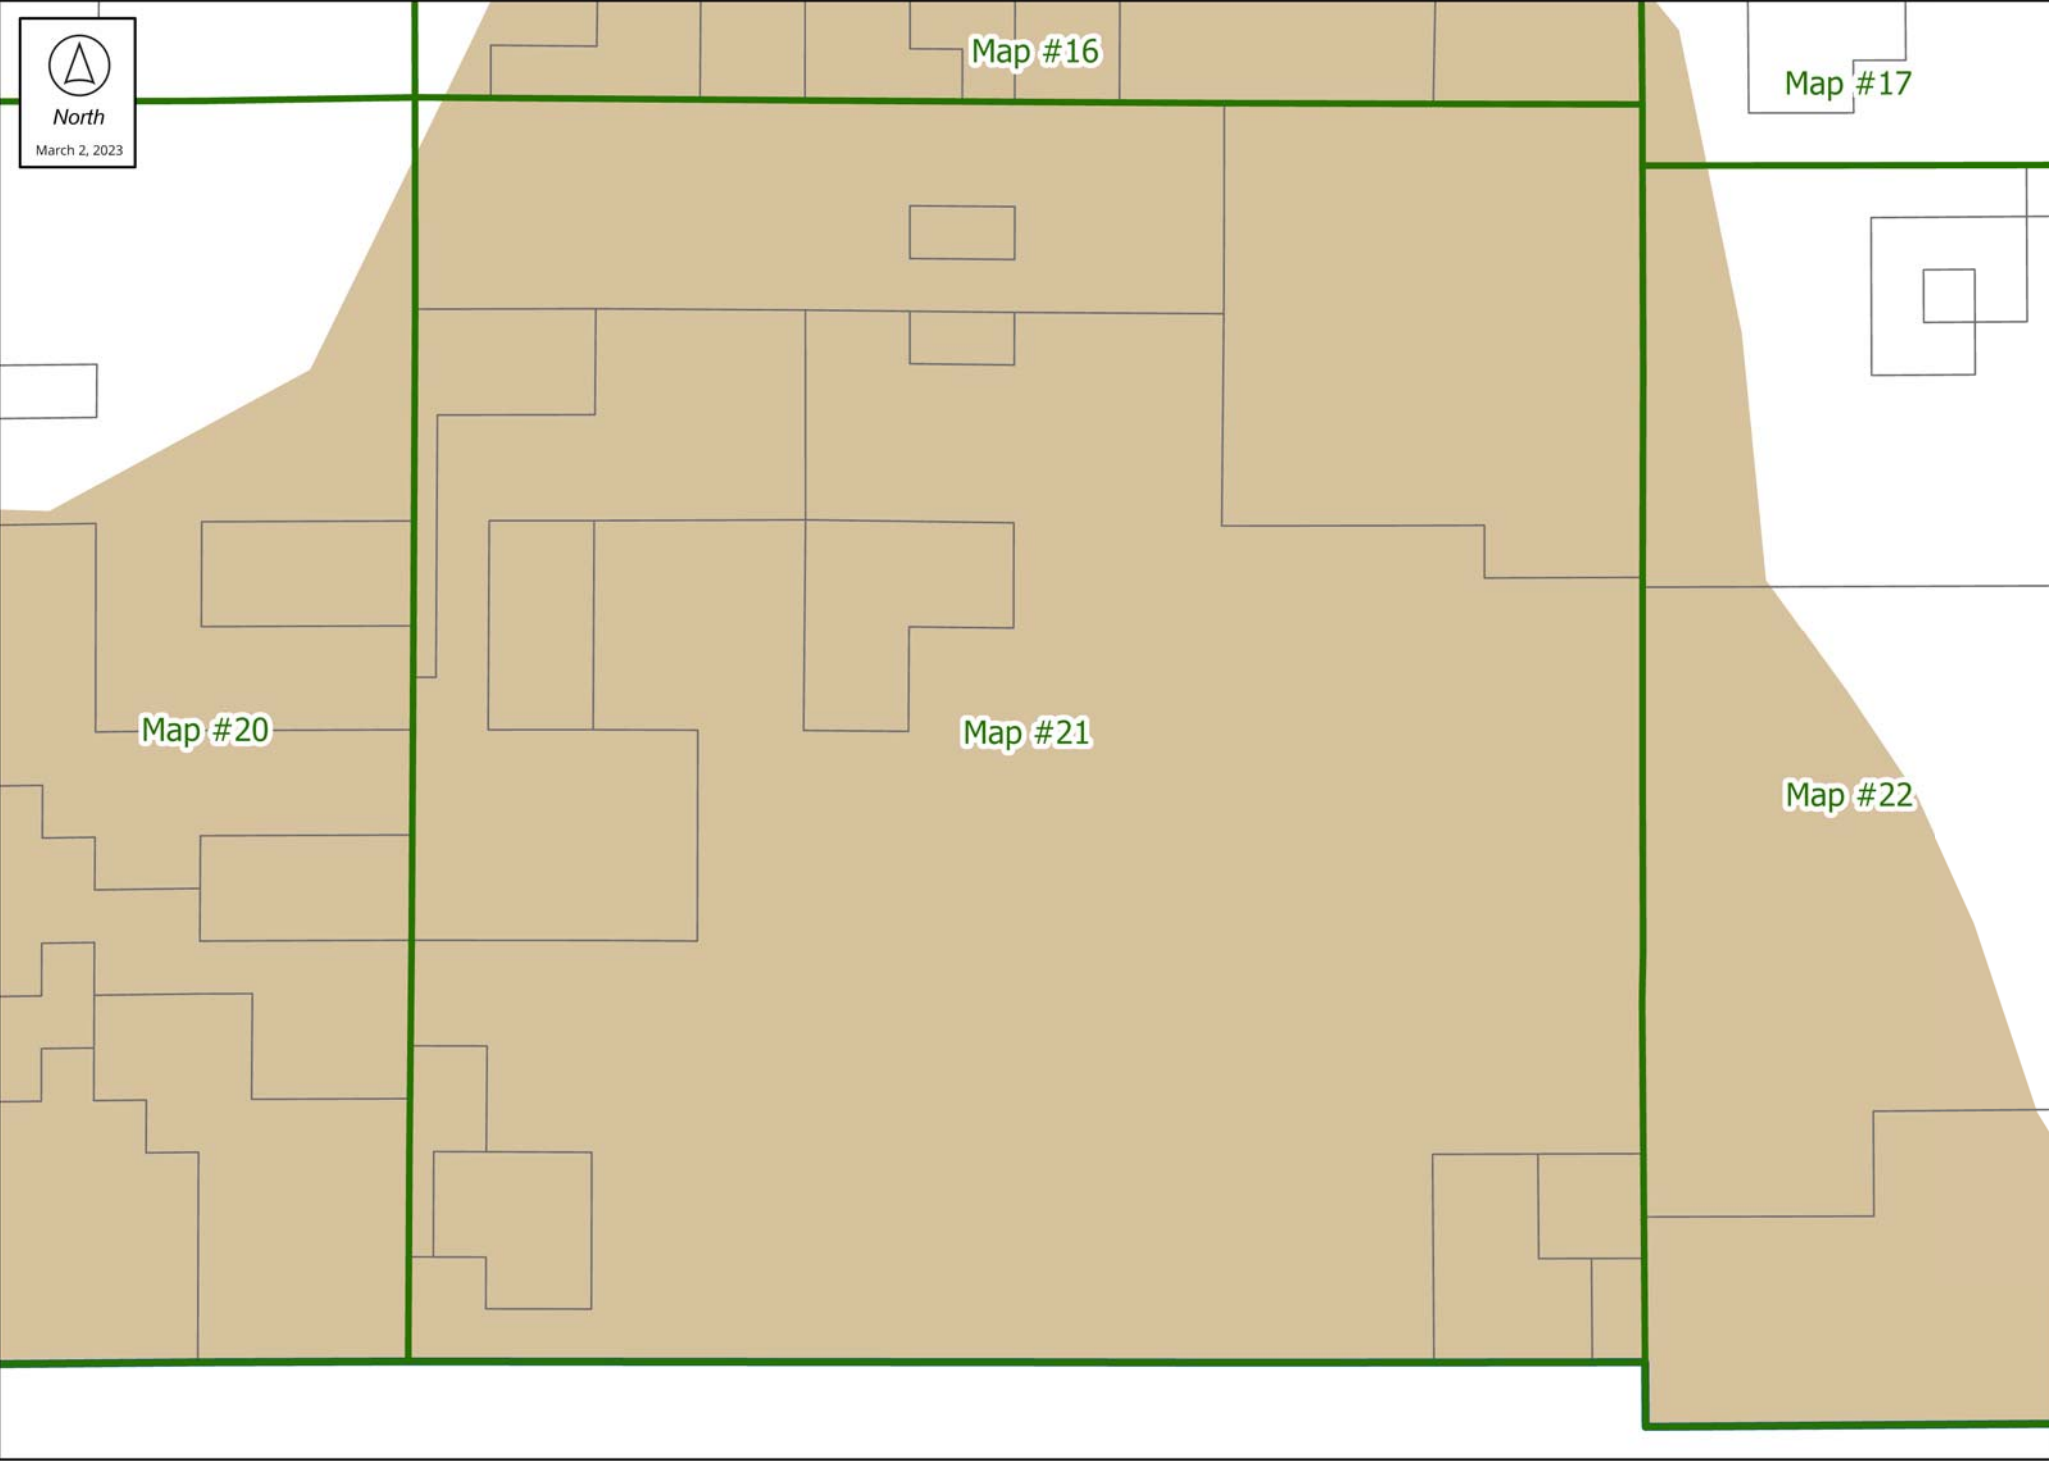

Map #18

Map #19

Map #20

-  Urban Area
-  2023 Mule Deer Winter Range Combining Zone (WA-MD)

Map #16

Map #19

Map #20

Map #21

-  Urban Area
-  2023 Mule Deer Winter Range Combining Zone (WA-MD)

Map #16

Map #17

Map #20

Map #21

Map #22

-  Urban Area
-  2023 Mule Deer Winter Range Combining Zone (WA-MD)

Map #16

Map #17

Map #21

Map #22

HWY 20

Hampton