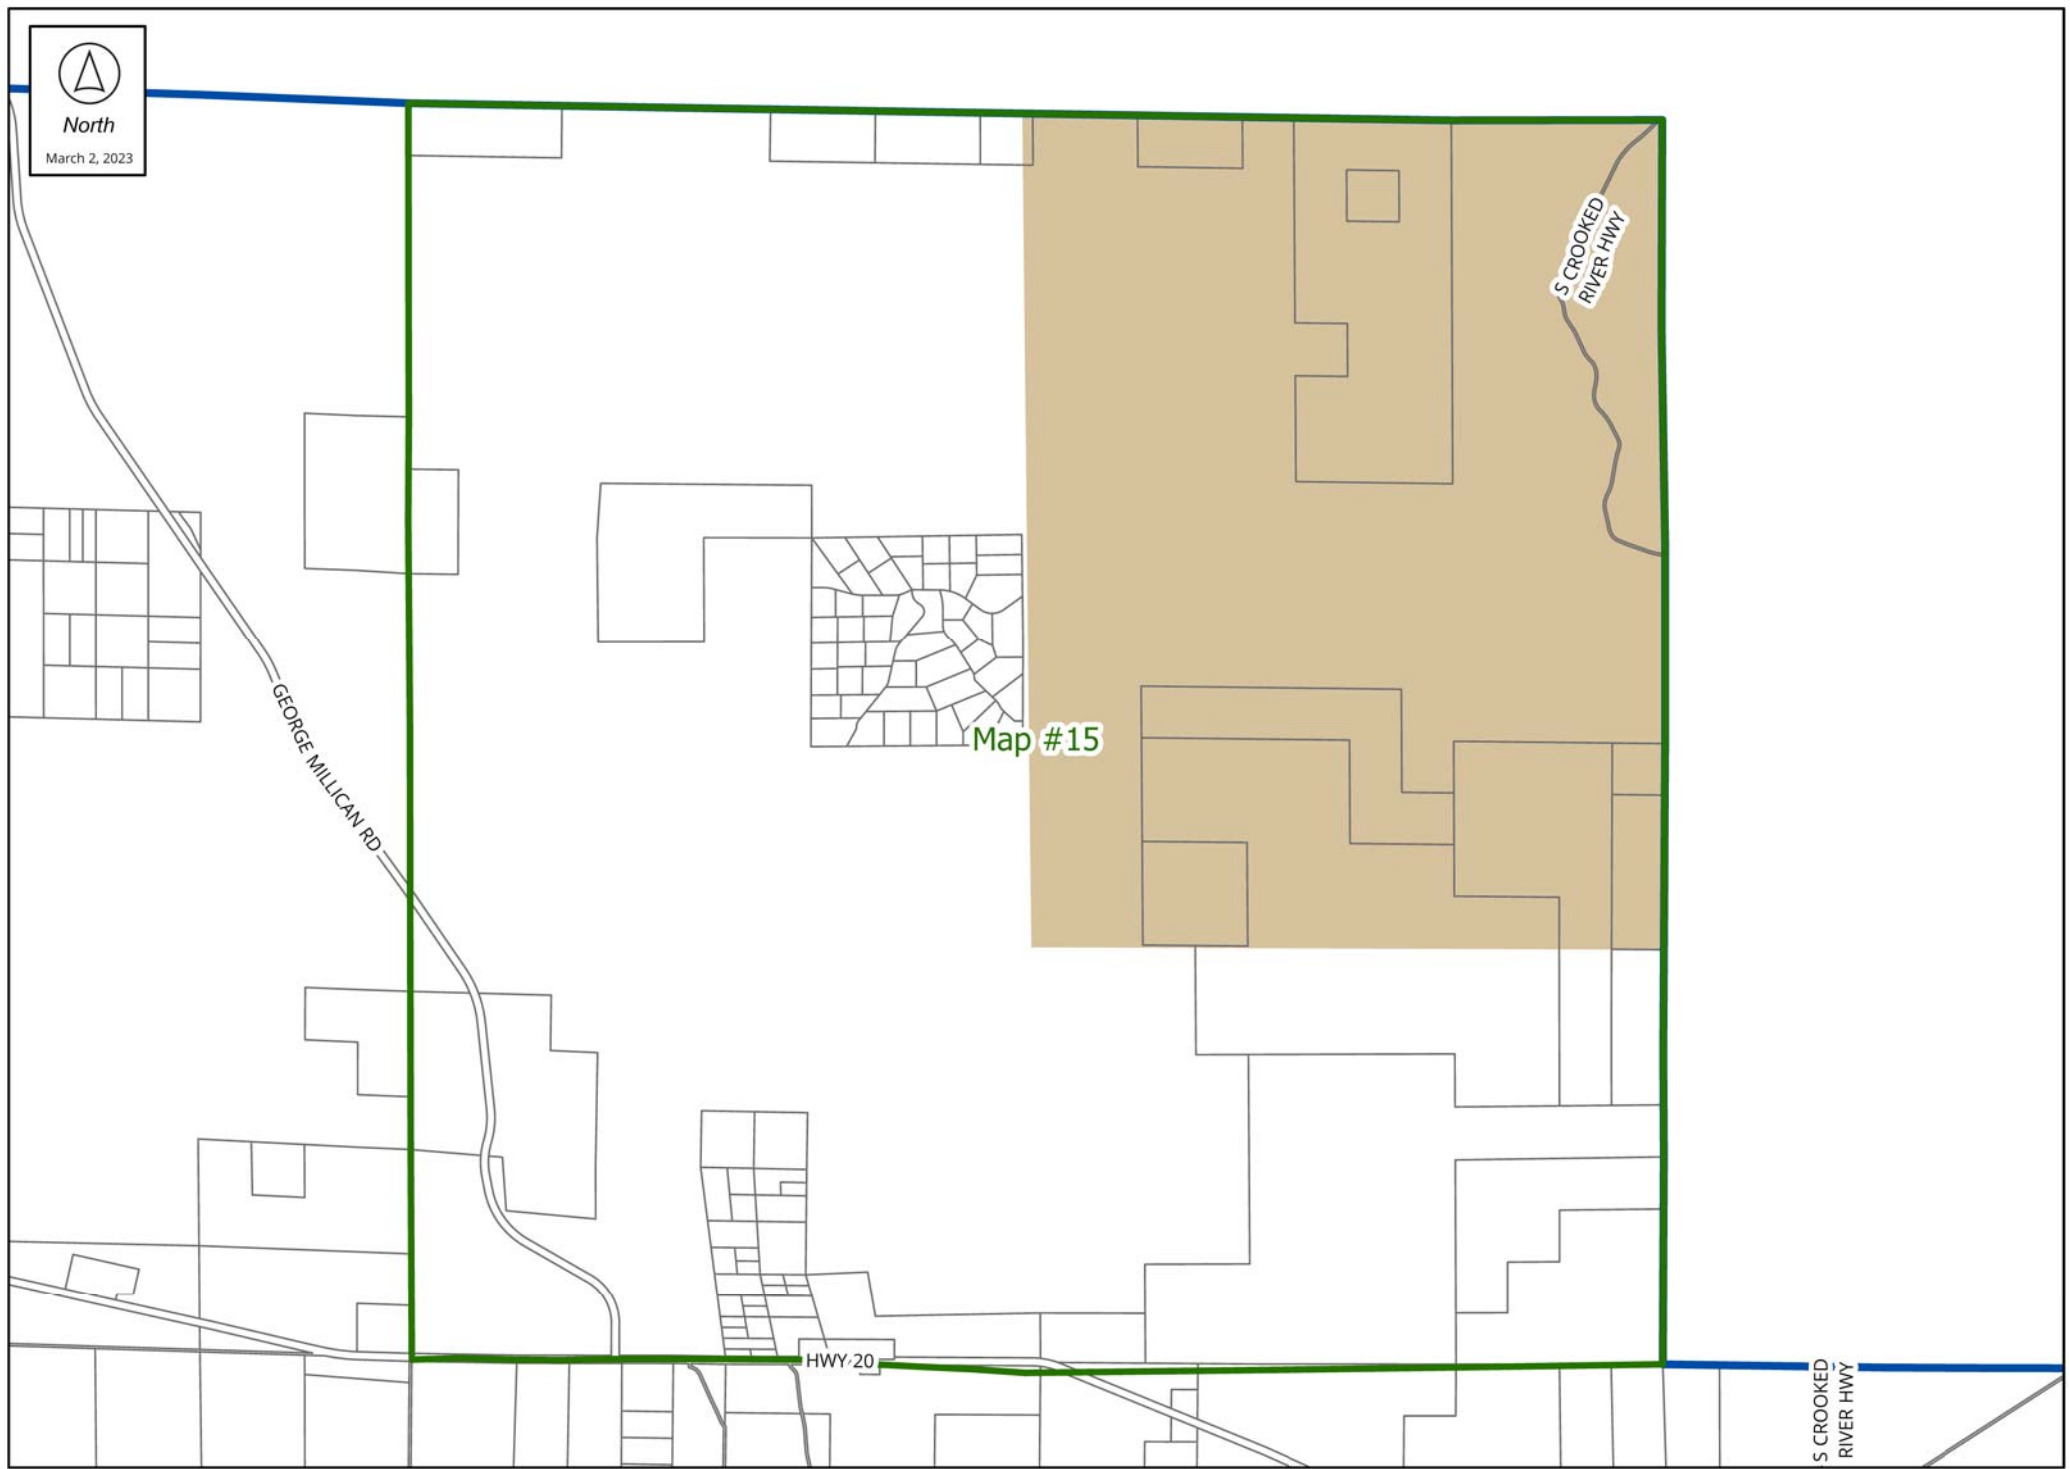

Map #9

Map #10

Map #11

Map #7

Map #8

Map #9

Map #10

Map #11

Map #12

City of Bend

2023 Mule Deer Winter Range Combining Zone (WA-MD)

Map #8

Map #9

Map #10

Map #11

Map #12

Map #13

City of Bend

- Urban Area
- 2023 Mule Deer Winter Range Combining Zone (WA-MD)

North  
March 2, 2023

-  Urban Area
-  2023 Mule Deer Winter Range Combining Zone (WA-MD)

### 2023 Mule Deer Winter Range Combining Zone (WA-MD)

-  Urban Area
-  2023 Mule Deer Winter Range Combining Zone (WA-MD)

-  Urban Area
-  2023 Mule Deer Winter Range Combining Zone (WA-MD)