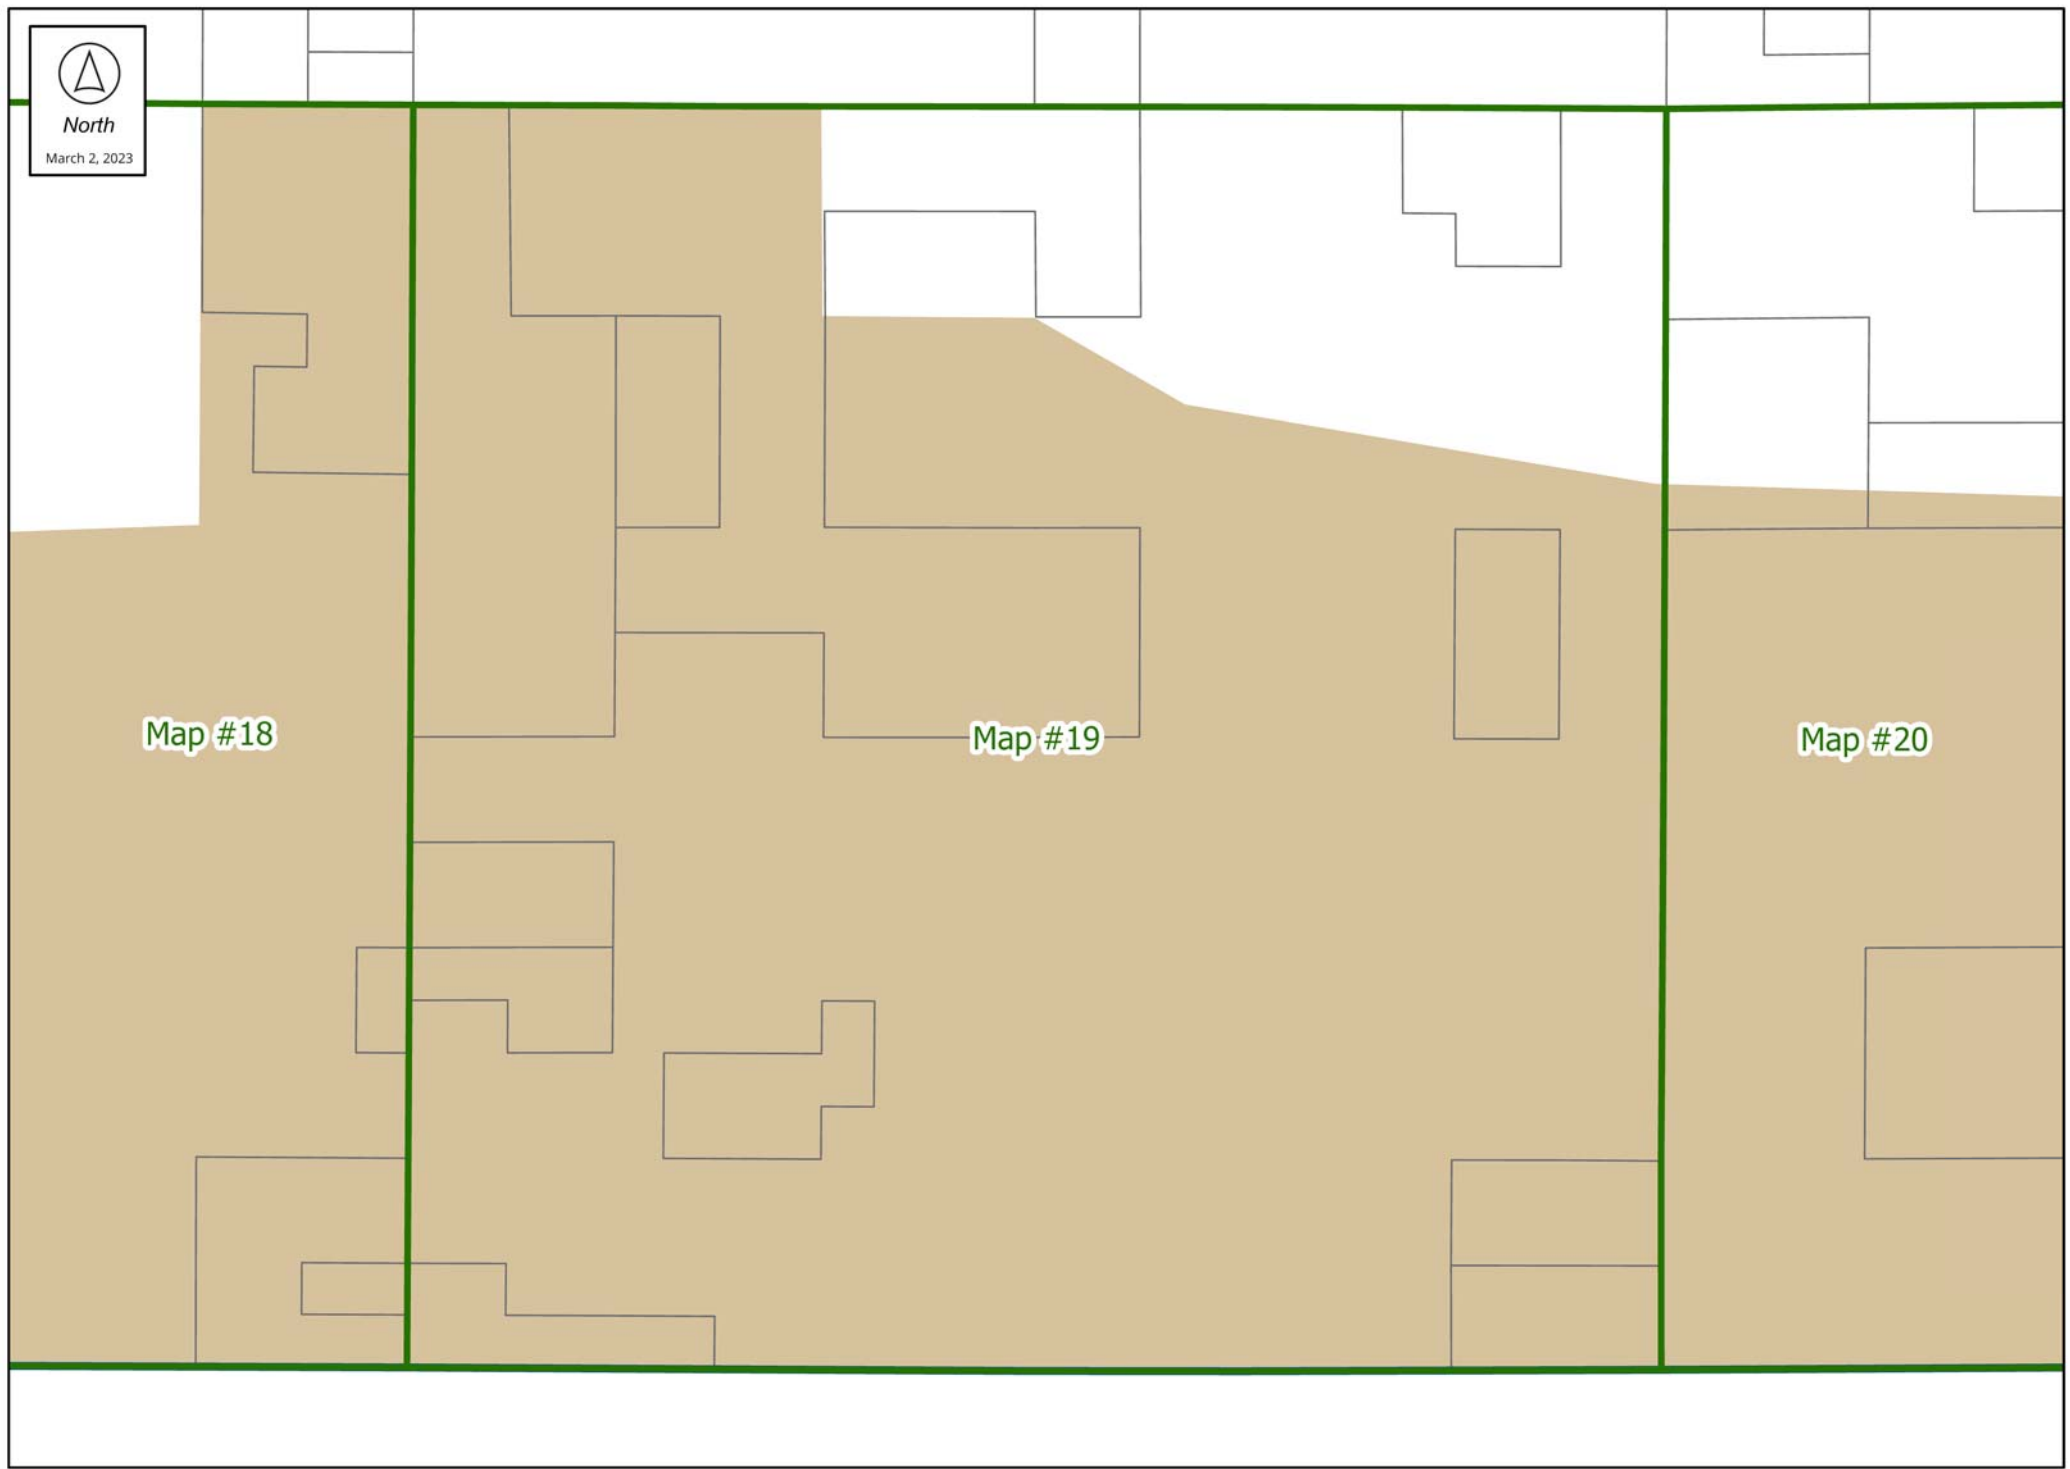

### 2023 Mule Deer Winter Range Combining Zone (WA-MD)

-  Urban Area
-  2023 Mule Deer Winter Range Combining Zone (WA-MD)

-  Urban Area
-  2023 Mule Deer Winter Range Combining Zone (WA-MD)

### 2023 Mule Deer Winter Range Combining Zone (WA-MD)

-  Urban Area
-  2023 Mule Deer Winter Range Combining Zone (WA-MD)

FS 22

FS 23

Map #18

Map #19

-  Urban Area
-  2023 Mule Deer Winter Range Combining Zone (WA-MD)

Map #18

Map #19

Map #20

-  Urban Area
-  2023 Mule Deer Winter Range Combining Zone (WA-MD)

Map #16

Map #19

Map #20

Map #21

Map #17

Map #21

Map #22

HWY 20

Hampton