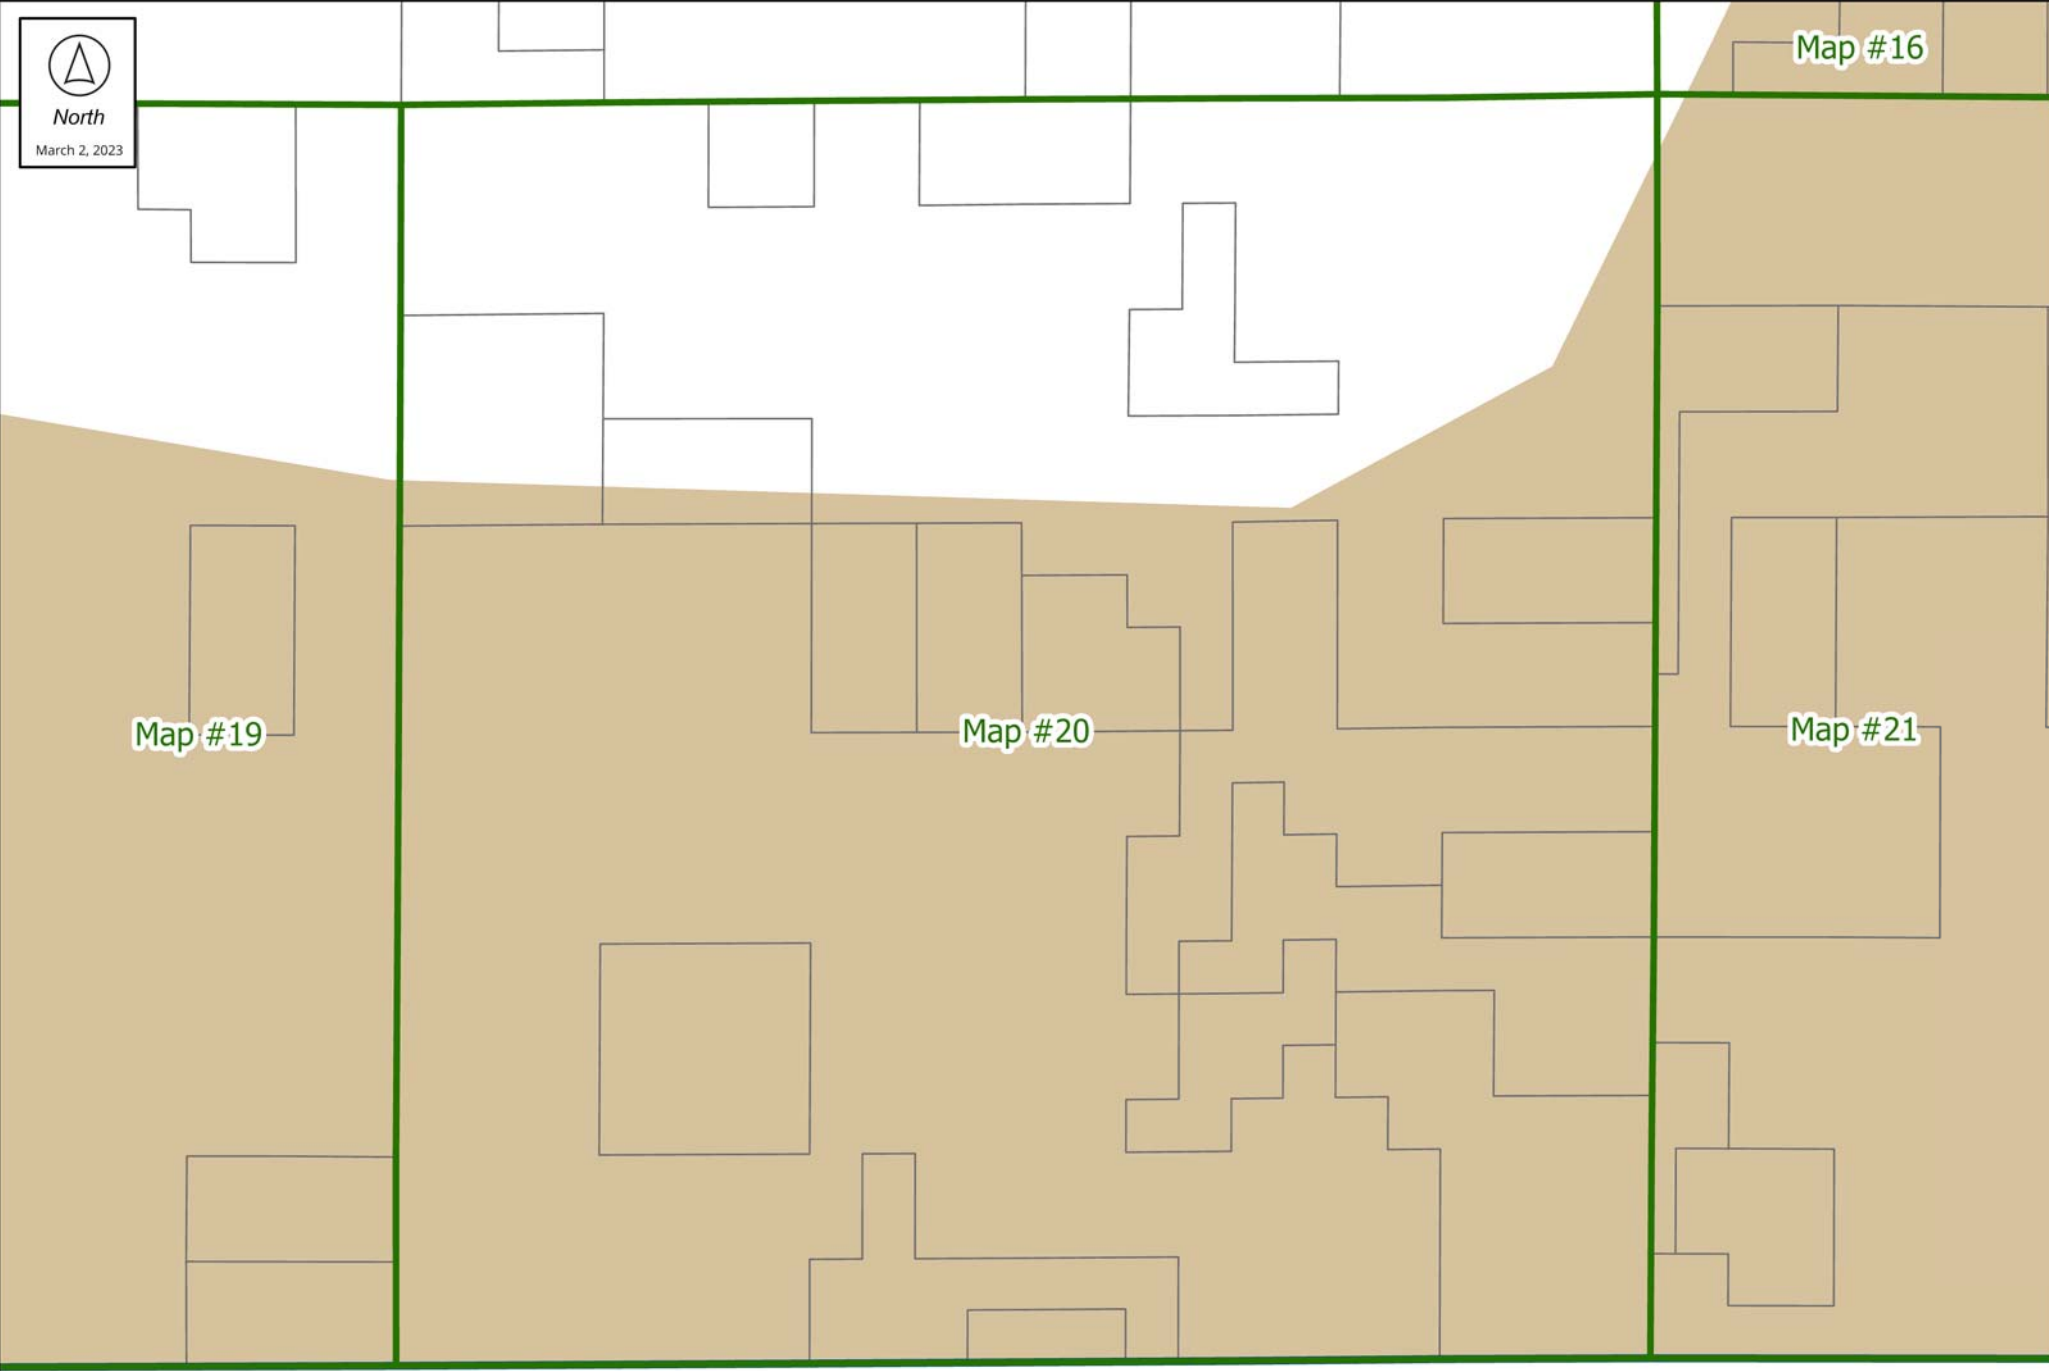

### 2023 Mule Deer Winter Range Combining Zone (WA-MD)

-  Urban Area
-  2023 Mule Deer Winter Range Combining Zone (WA-MD)

FS 22

FS 23

Map #18

Map #19

-  Urban Area
-  2023 Mule Deer Winter Range Combining Zone (WA-MD)

Map #18

Map #19

Map #20

-  Urban Area
-  2023 Mule Deer Winter Range Combining Zone (WA-MD)

Map #16

Map #19

Map #20

Map #21

-  Urban Area
-  2023 Mule Deer Winter Range Combining Zone (WA-MD)

Map #16

Map #17

Map #20

Map #21

Map #22

-  Urban Area
-  2023 Mule Deer Winter Range Combining Zone (WA-MD)

Map #16

Map #17

Map #21

Map #22

HWY 20

Hampton