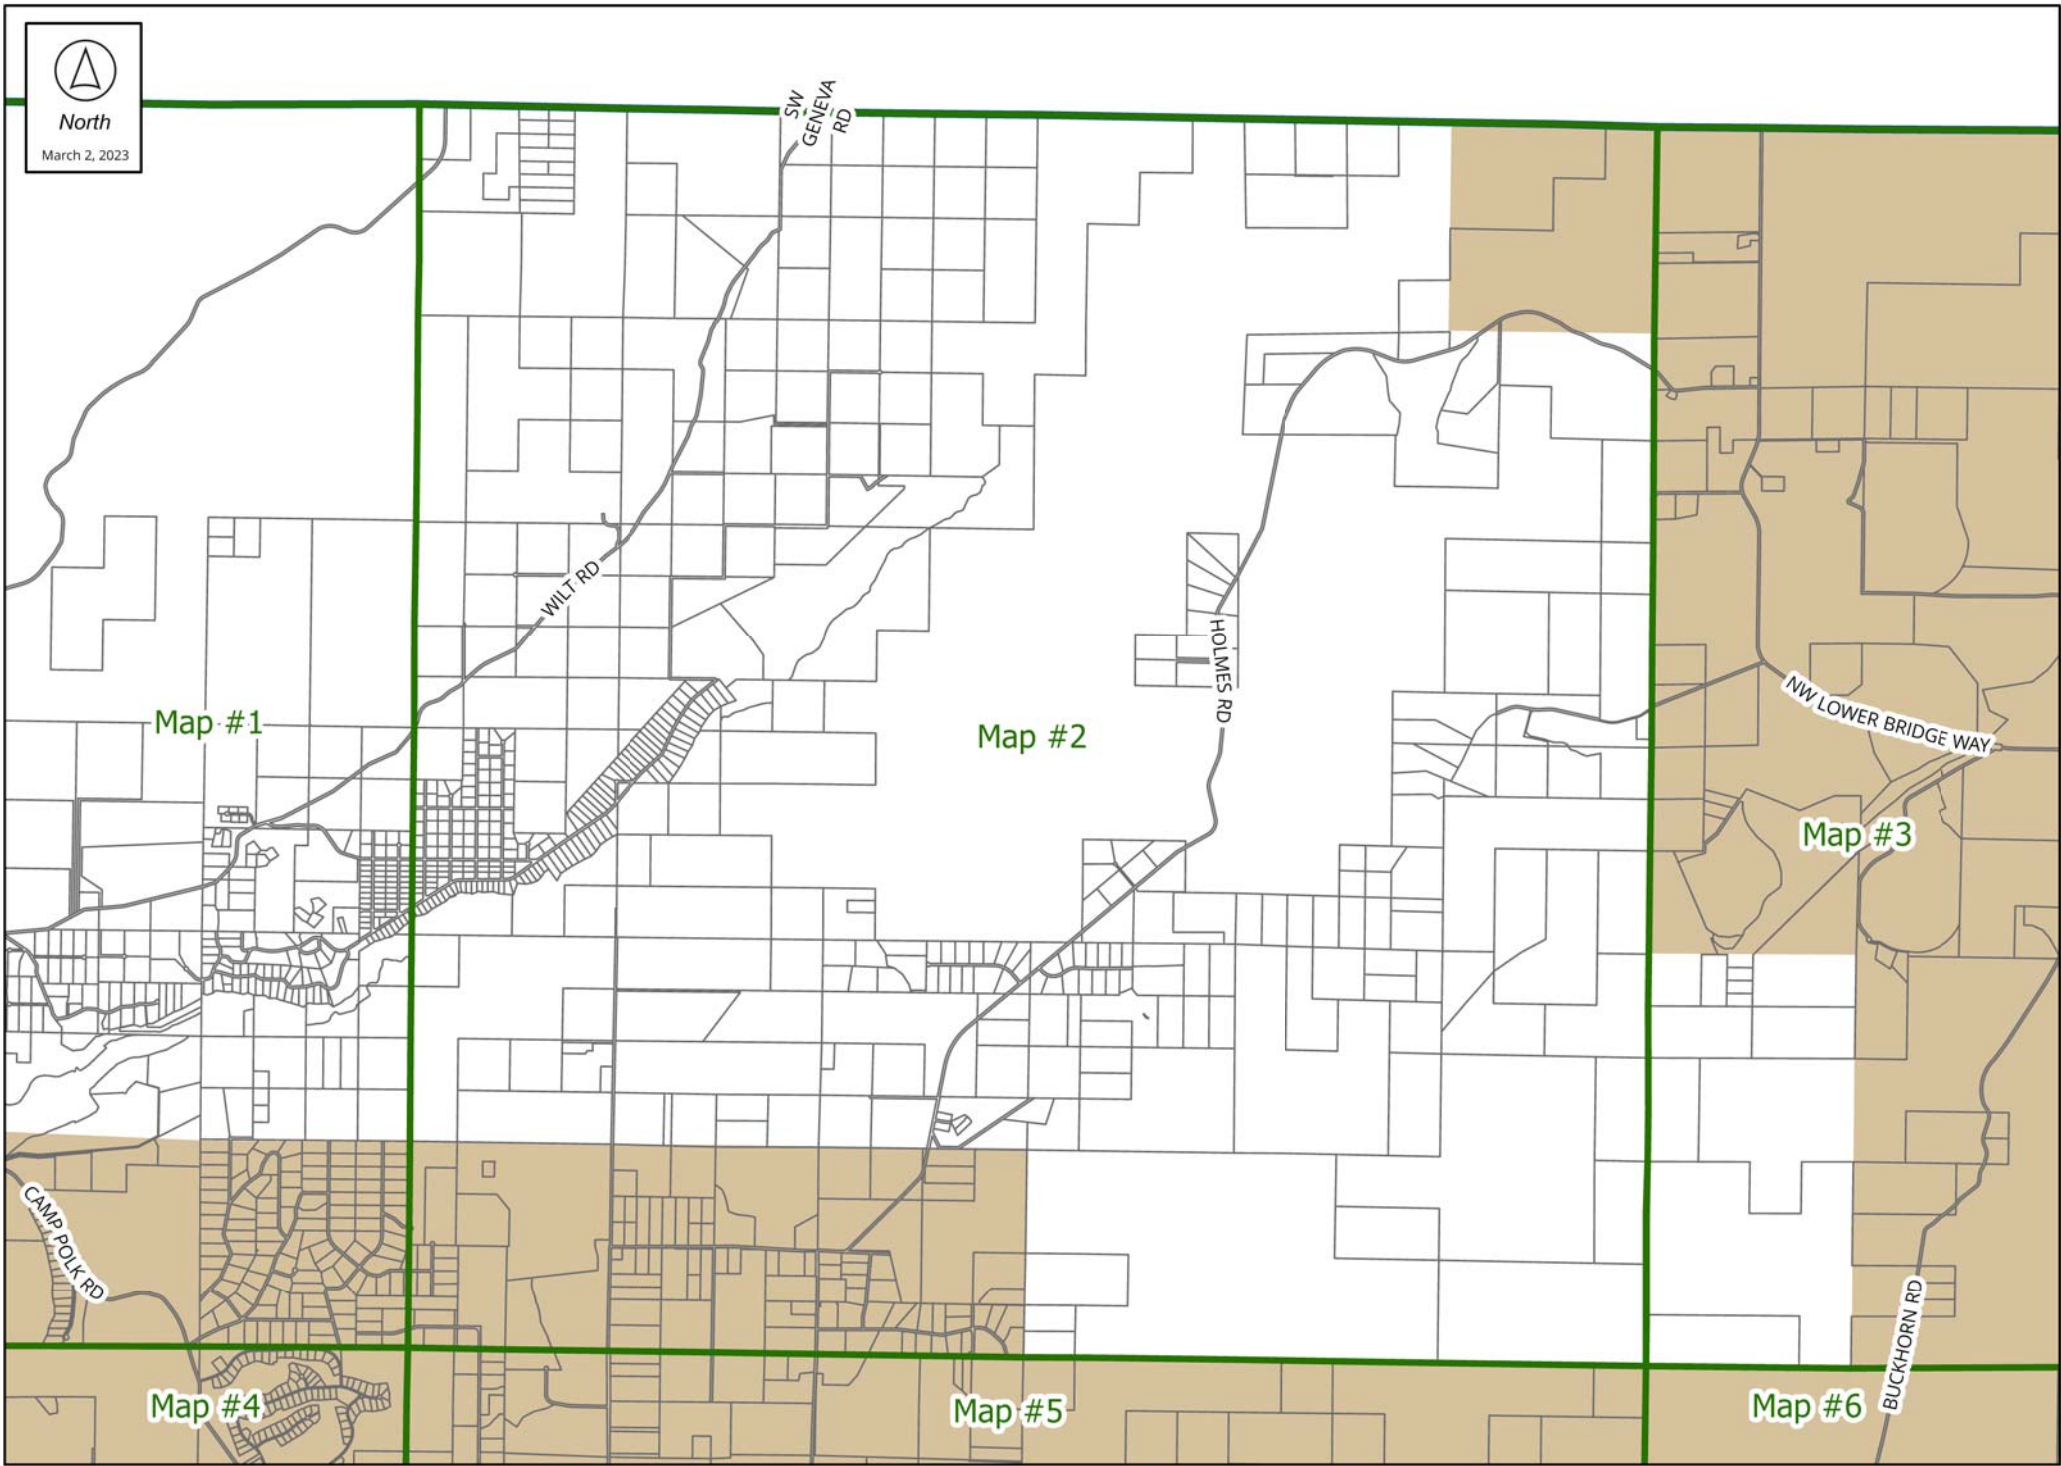

# Proposed 2023 Mule Deer Winter Range Combining Zone Index Map

The mule deer inventory update project proposes a new mule deer combining (or overlay) zone and a corresponding new code chapter to address uses in that zone. These maps display the boundaries of the proposed 2023 Mule Deer Winter Range Combining Zone. The proposed zone and its regulations will be separate from the existing Wildlife Area (WA) Combining Zone. For more details, please visit the project website at <https://www.deschutes.org/muledeer>.

- 2023 Mule Deer Index Map Boundary
- 2023 Mule Deer Winter Range Combining Zone
- County Boundary
- Urban Area

March 2, 2023

**DISCLAIMER:**  
The information on this map was derived from digital databases on Deschutes County's G.I.S. Care was taken in the creation of this map, but it is provided "as is". Deschutes County cannot accept any responsibility for errors, omissions, or positional accuracy in the digital data or the underlying records. There are no warranties, express or implied, including the warranty of merchantability or fitness for a particular purpose, accompanying this product. However, notification of any errors will be appreciated.

### 2023 Mule Deer Winter Range Combining Zone (WA-MD)

-  Urban Area
-  2023 Mule Deer Winter Range Combining Zone (WA-MD)

Map #7

Map #8

Map #9

Map #2

Map #3

Map #5

Map #6

Map #8