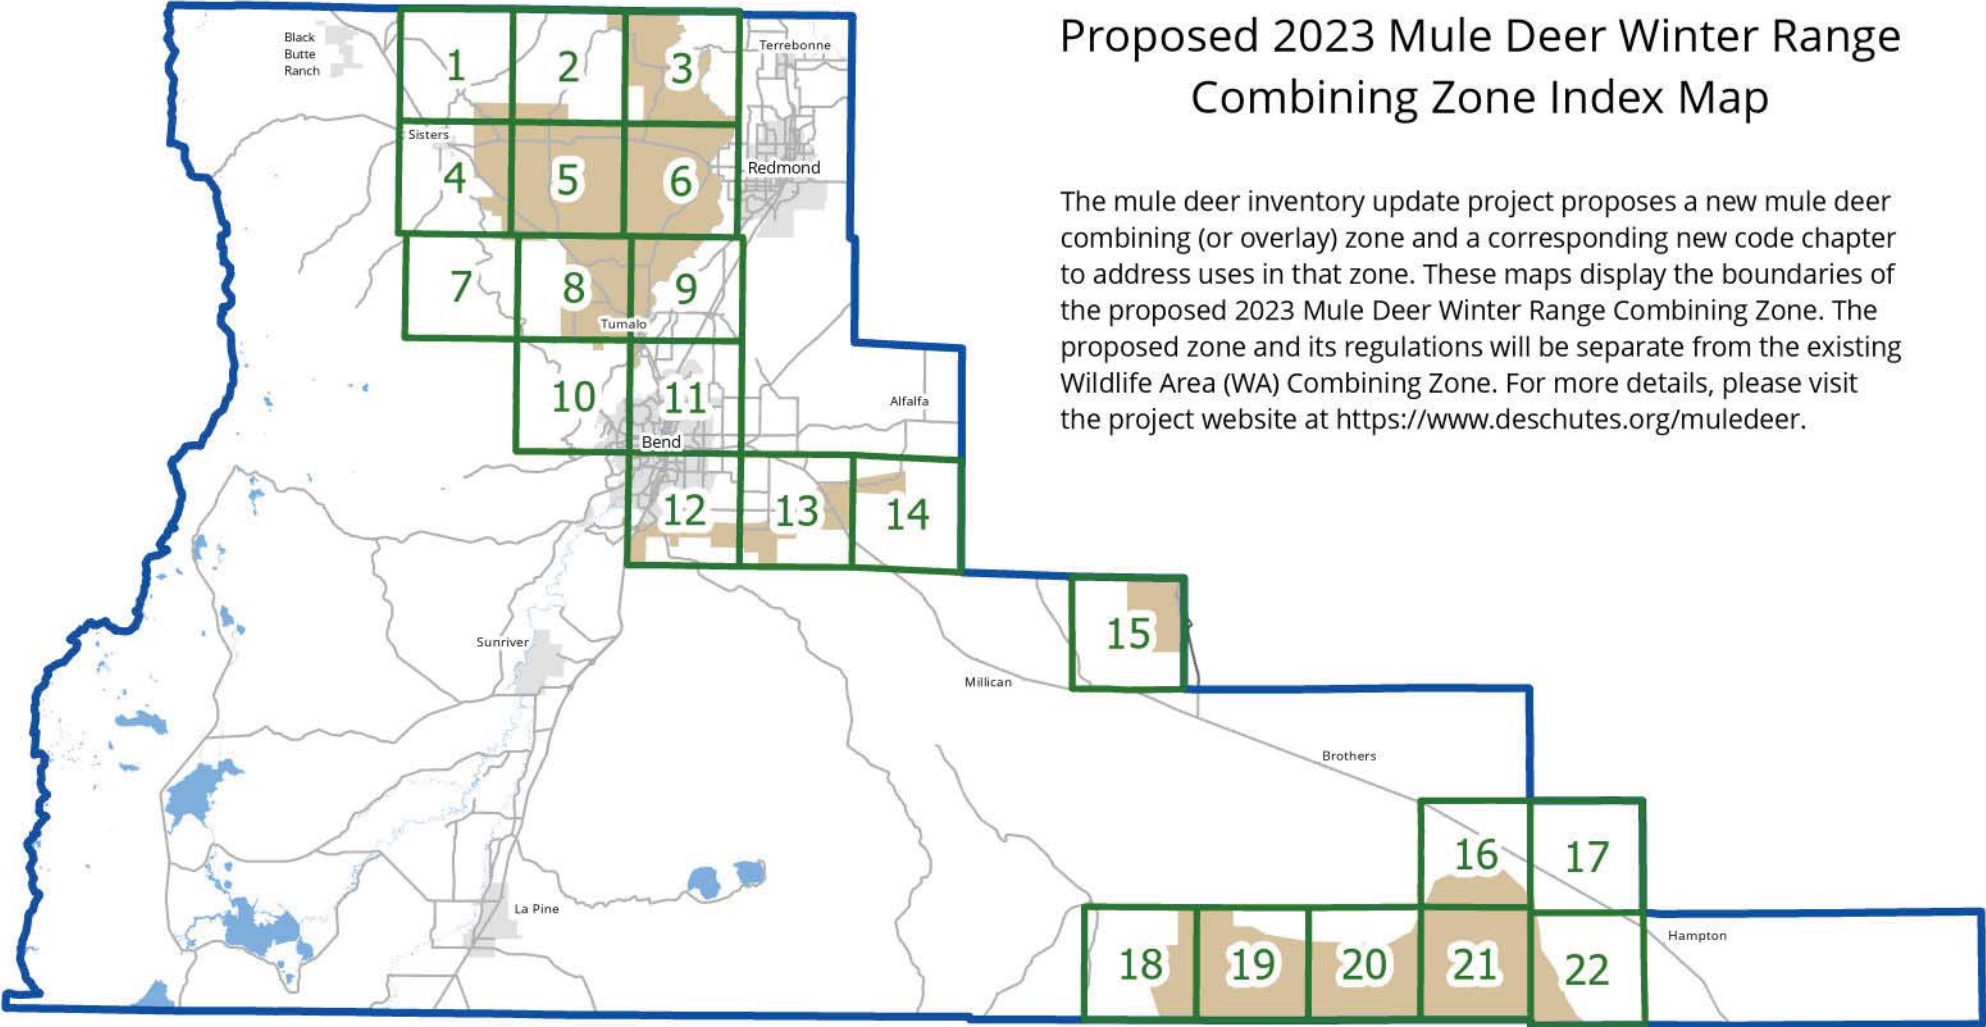

Proposed 2023 Mule Deer Winter Range Combining Zone Index Map

The mule deer inventory update project proposes a new mule deer combining (or overlay) zone and a corresponding new code chapter to address uses in that zone. These maps display the boundaries of the proposed 2023 Mule Deer Winter Range Combining Zone. The proposed zone and its regulations will be separate from the existing Wildlife Area (WA) Combining Zone. For more details, please visit the project website at <https://www.deschutes.org/muledeer>.

- 2023 Mule Deer Index Map Boundary
- 2023 Mule Deer Winter Range Combining Zone
- County Boundary
- Urban Area

March 2, 2023