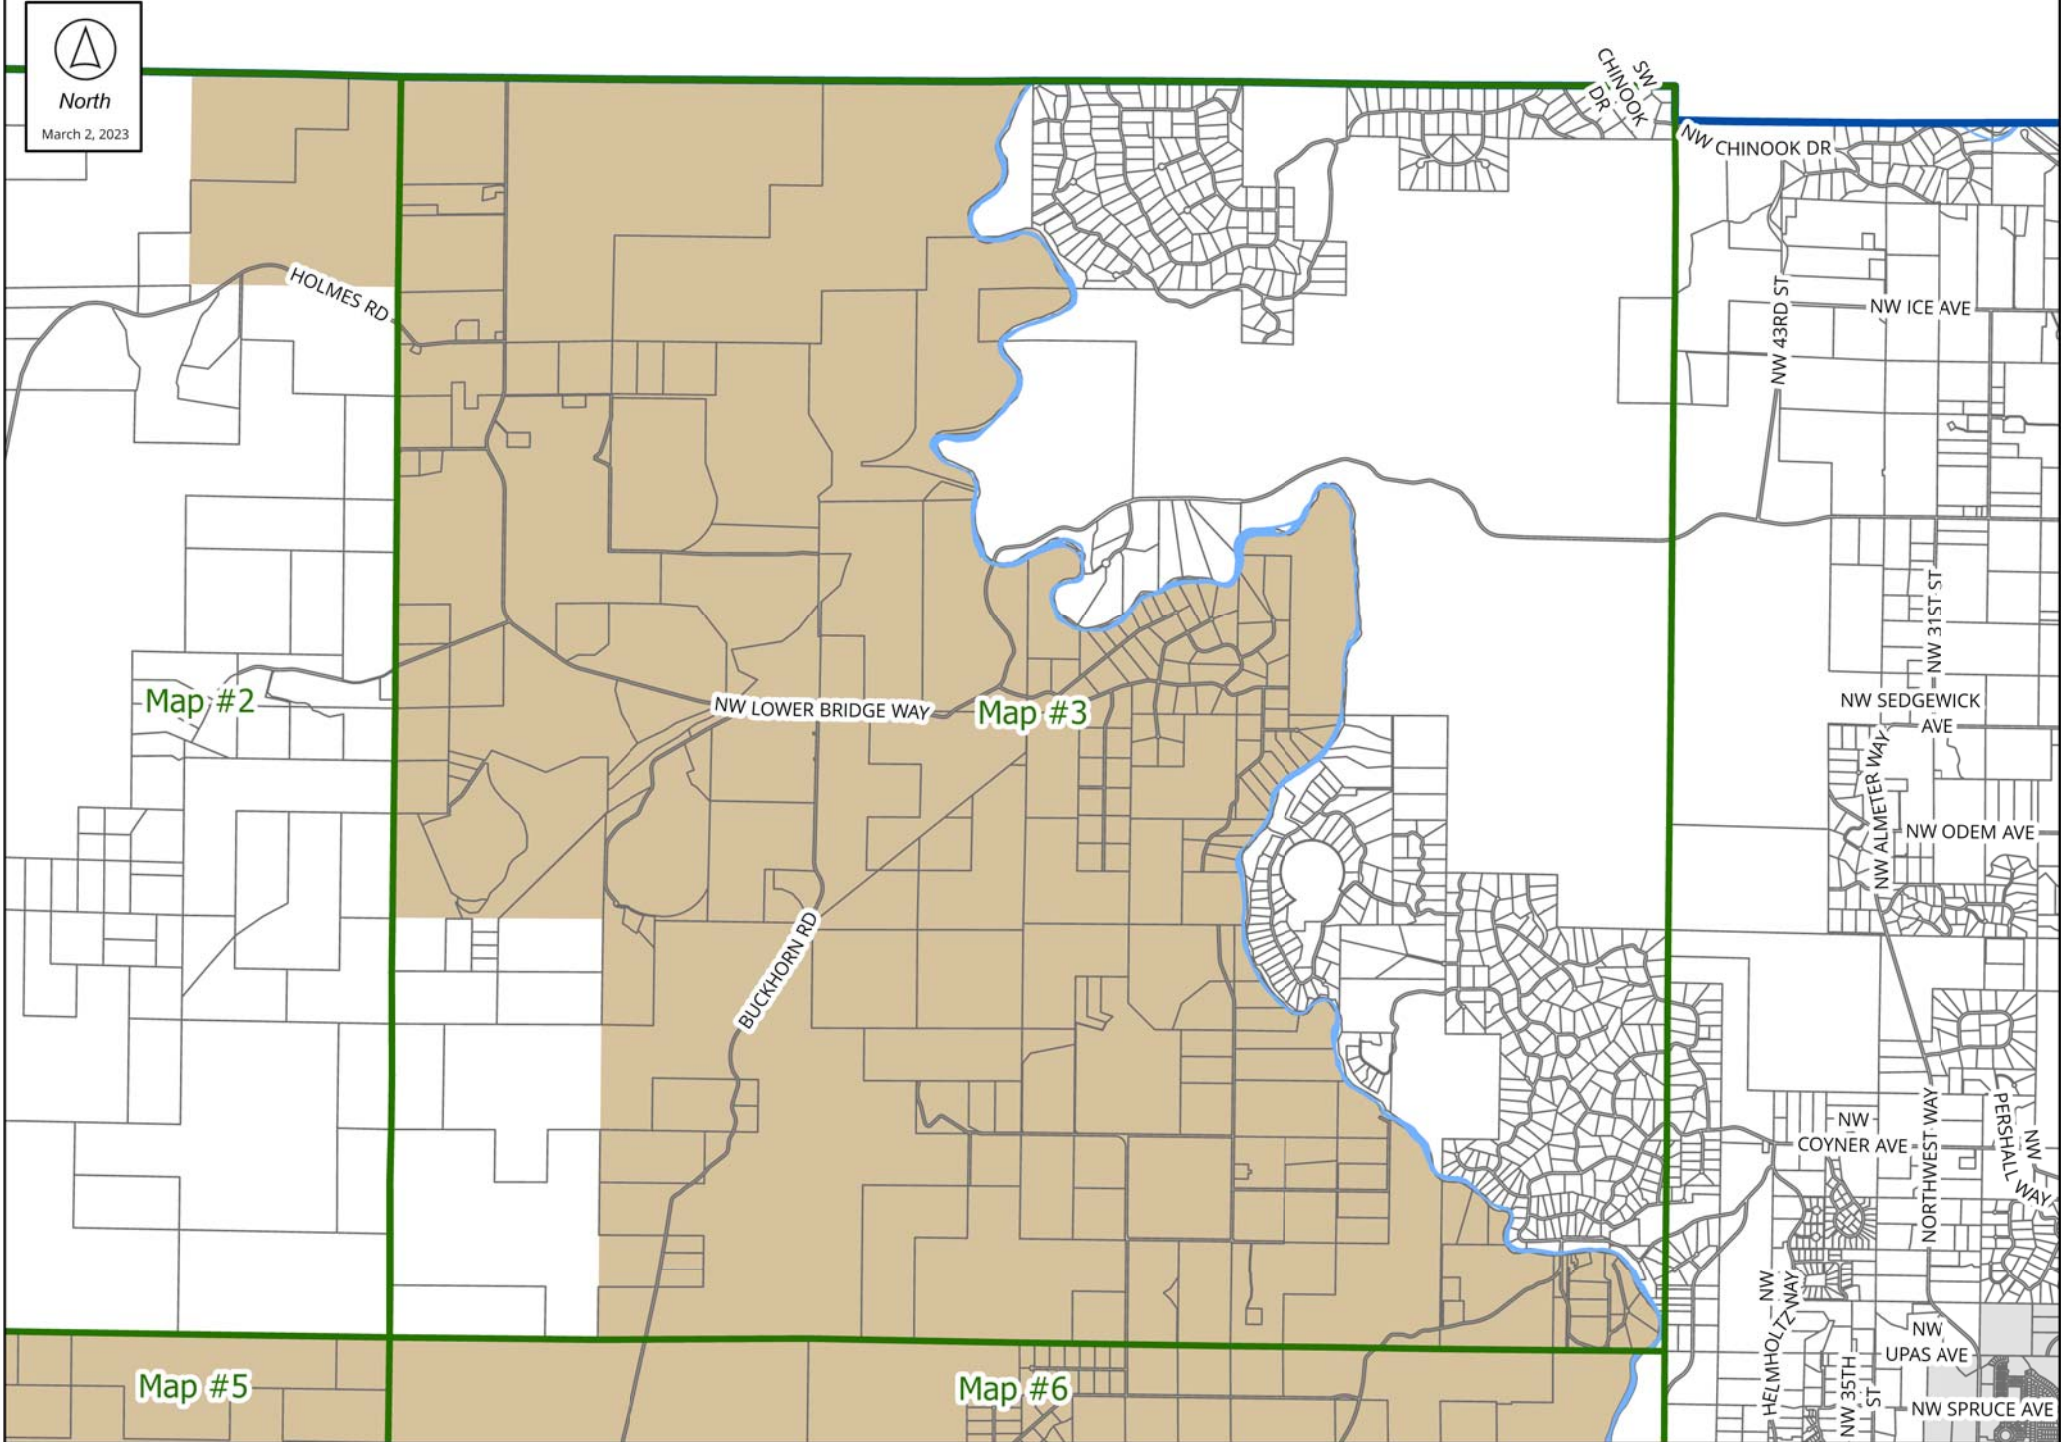

# Proposed 2023 Mule Deer Winter Range Combining Zone Index Map

The mule deer inventory update project proposes a new mule deer combining (or overlay) zone and a corresponding new code chapter to address uses in that zone. These maps display the boundaries of the proposed 2023 Mule Deer Winter Range Combining Zone. The proposed zone and its regulations will be separate from the existing Wildlife Area (WA) Combining Zone. For more details, please visit the project website at <https://www.deschutes.org/muledeer>.

- 2023 Mule Deer Index Map Boundary
- 2023 Mule Deer Winter Range Combining Zone
- County Boundary
- Urban Area

March 2, 2023

**DISCLAIMER:**  
The information on this map was derived from digital databases on Deschutes County's G.I.S. Care was taken in the creation of this map, but it is provided "as is". Deschutes County cannot accept any responsibility for errors, omissions, or positional accuracy in the digital data or the underlying records. There are no warranties, express or implied, including the warranty of merchantability or fitness for a particular purpose, accompanying this product. However, notification of any errors will be appreciated.

### 2023 Mule Deer Winter Range Combining Zone (WA-MD)

-  Urban Area
-  2023 Mule Deer Winter Range Combining Zone (WA-MD)

Map #7

Map #8

Map #9

Map #2

Map #3

Map #5

Map #6

Map #8