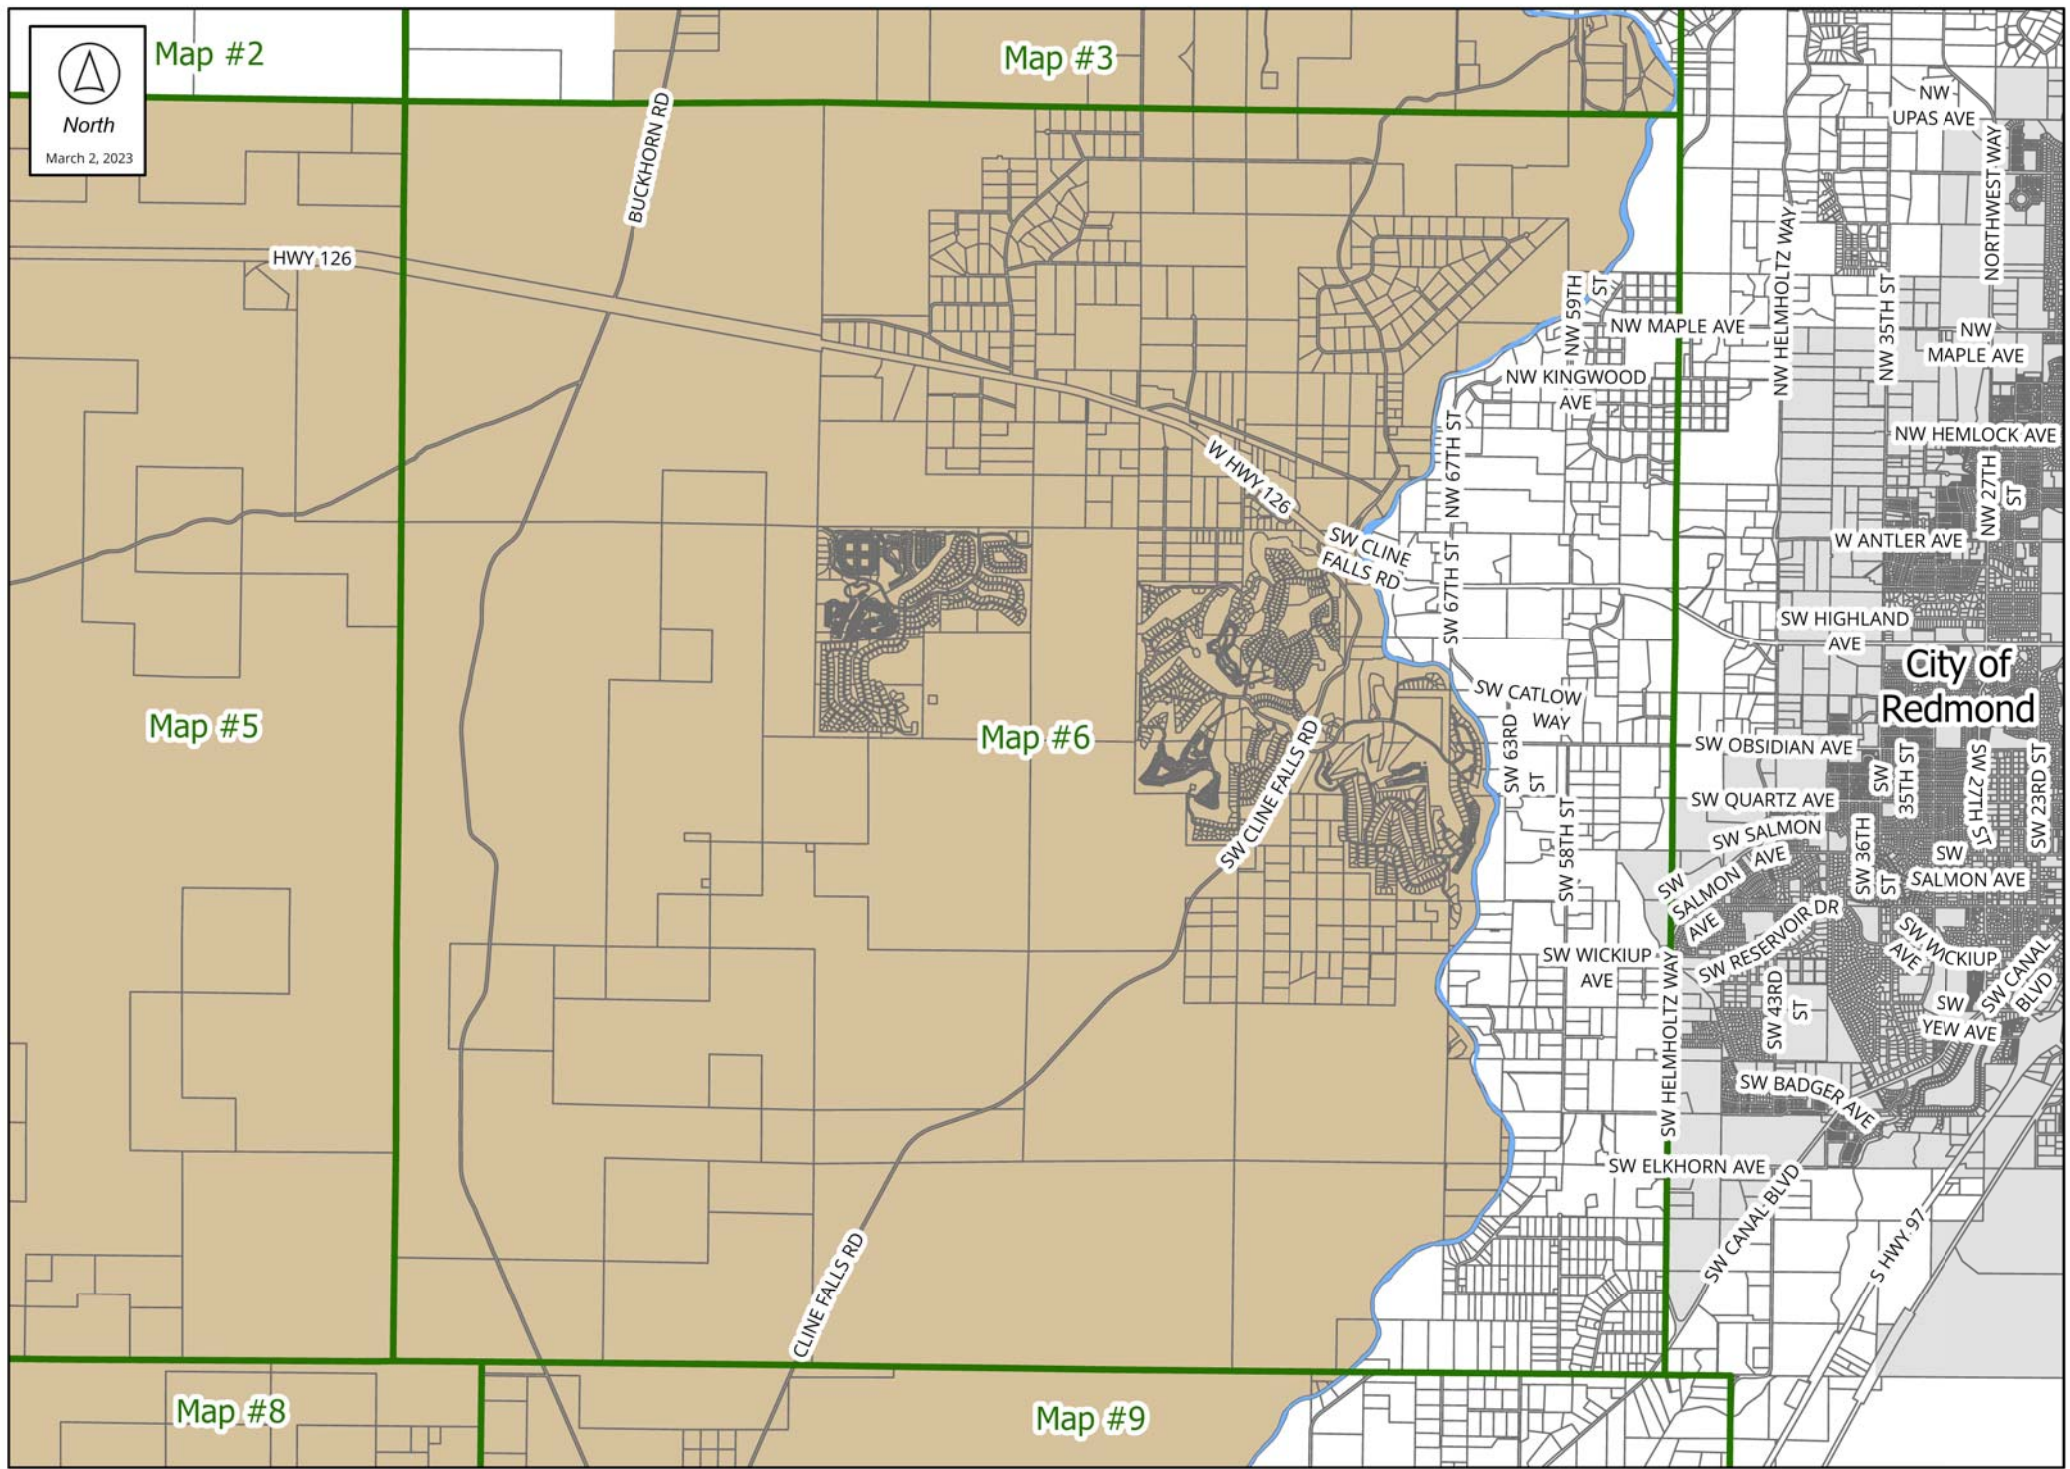

- 2023 Mule Deer Index Map Boundary
- 2023 Mule Deer Winter Range Combining Zone
- County Boundary
- Urban Area

March 2, 2023

**DISCLAIMER:**  
The information on this map was derived from digital databases on Deschutes County's G.I.S. Care was taken in the creation of this map, but it is provided "as is". Deschutes County cannot accept any responsibility for errors, omissions, or positional accuracy in the digital data or the underlying records. There are no warranties, express or implied, including the warranty of merchantability or fitness for a particular purpose, accompanying this product. However, notification of any errors will be appreciated.

Map #7

Map #8

Map #9

Map #2

Map #3

Map #5

Map #6

Map #8

Map #9

City of Redmond

Map #4

Map #5

Map #7

Map #8

Map #10

THREE CREEKS RD

Map #9

Map #10

Map #11

Map #7

Map #8

Map #9

Map #10

Map #11