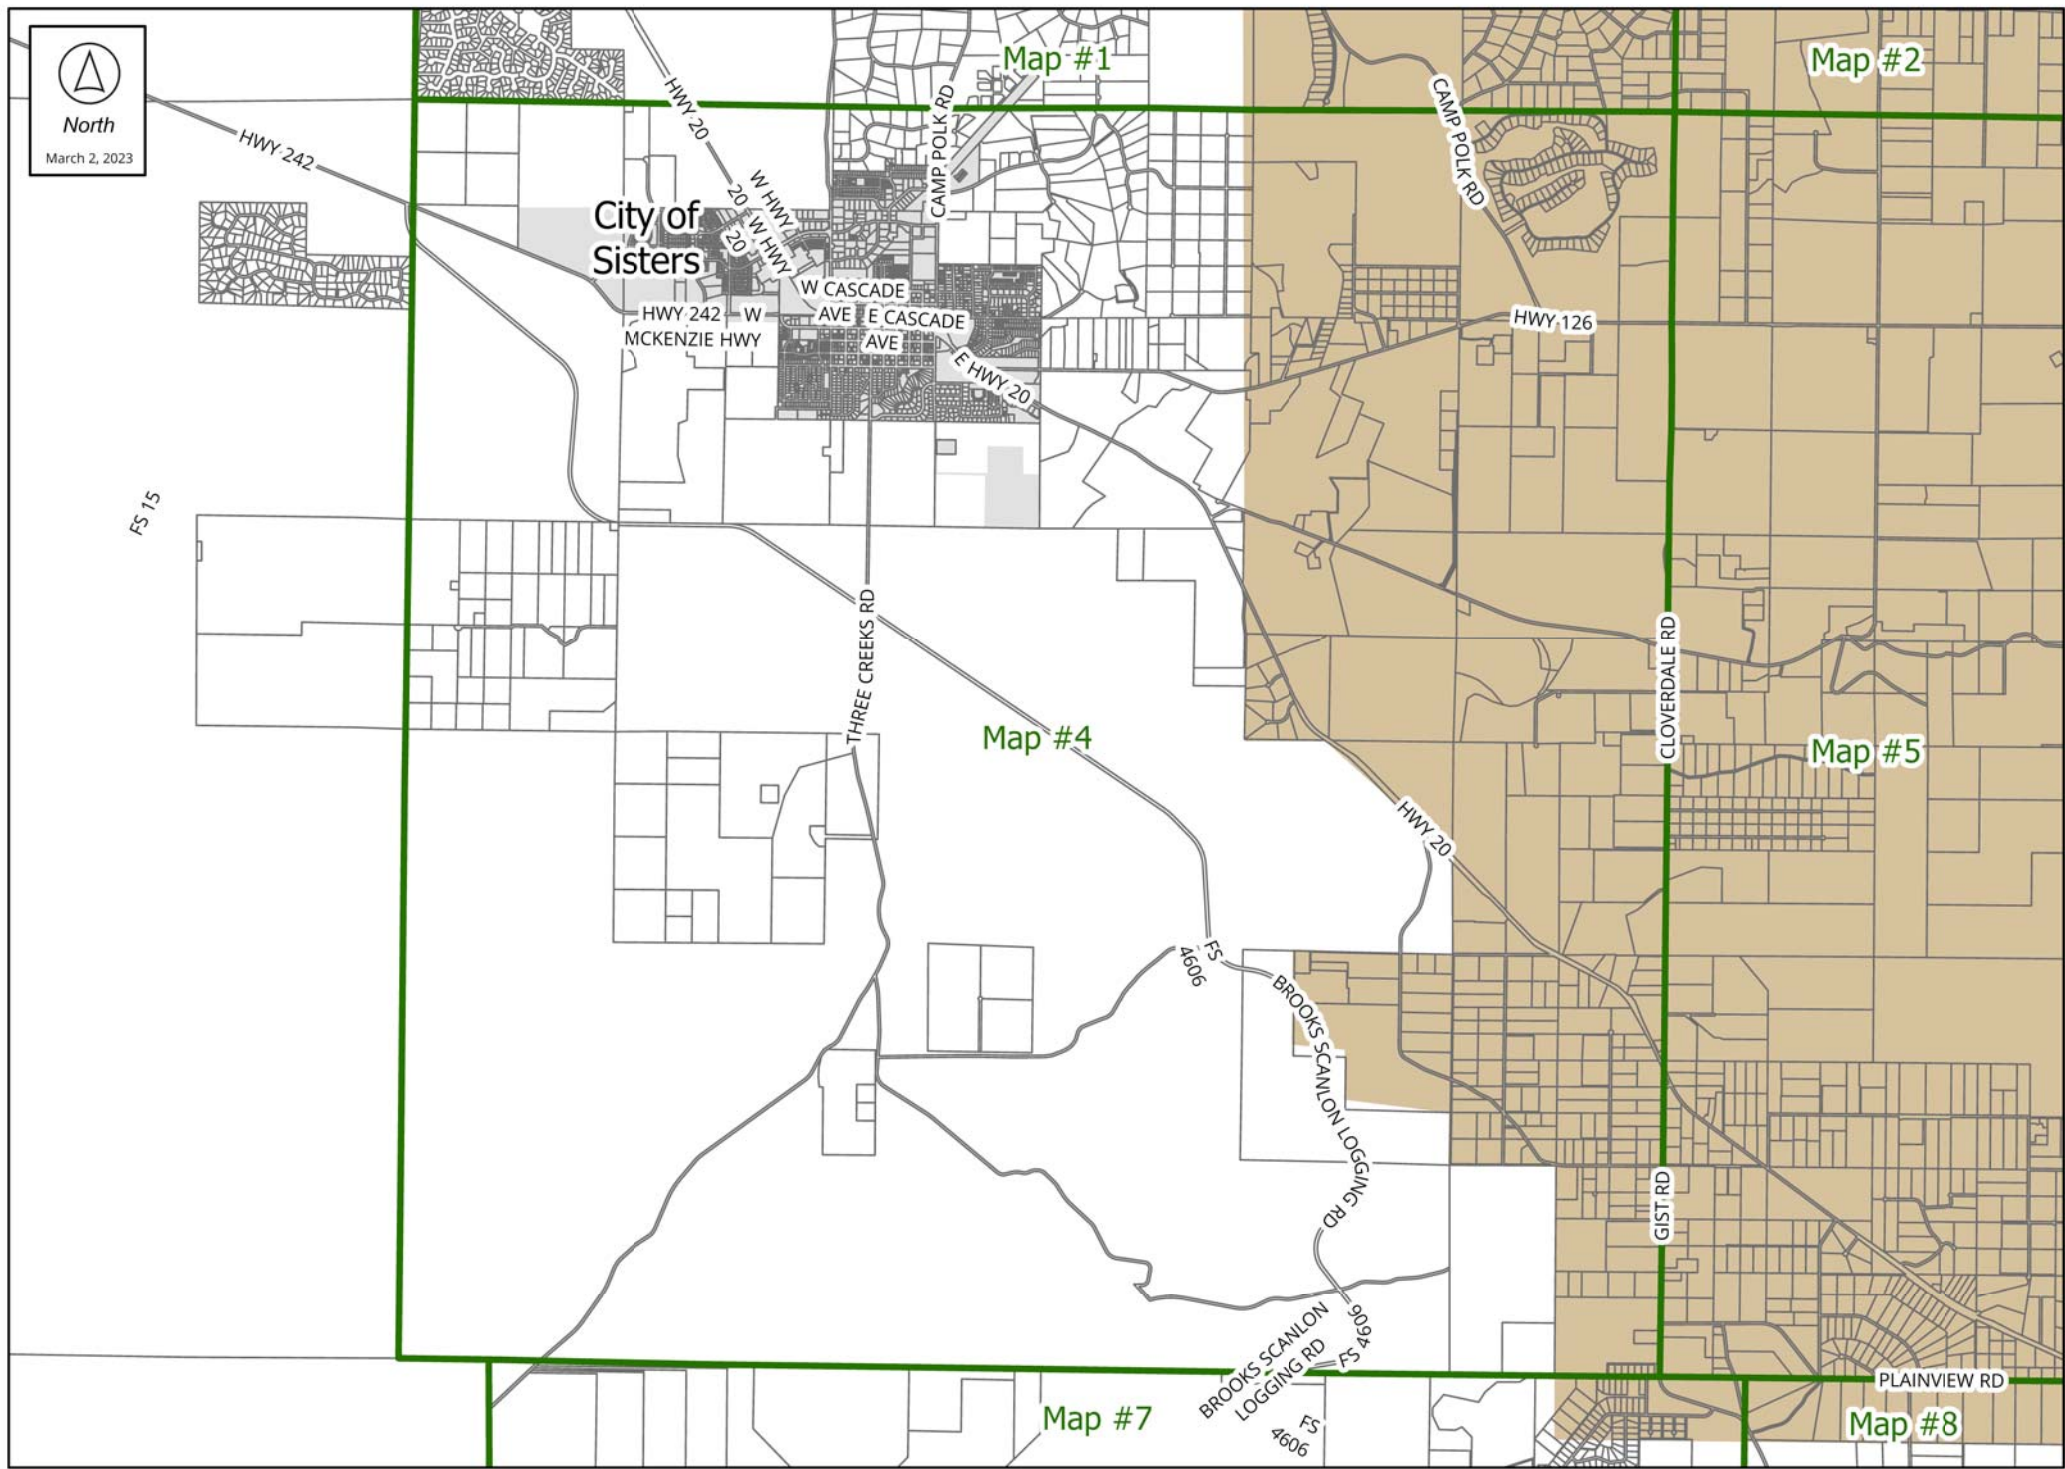

# Proposed 2023 Mule Deer Winter Range Combining Zone Index Map

The mule deer inventory update project proposes a new mule deer combining (or overlay) zone and a corresponding new code chapter to address uses in that zone. These maps display the boundaries of the proposed 2023 Mule Deer Winter Range Combining Zone. The proposed zone and its regulations will be separate from the existing Wildlife Area (WA) Combining Zone. For more details, please visit the project website at <https://www.deschutes.org/muledeer>.

- 2023 Mule Deer Index Map Boundary
- 2023 Mule Deer Winter Range Combining Zone
- County Boundary
- Urban Area

March 2, 2023

**DISCLAIMER:**  
The information on this map was derived from digital databases on Deschutes County's G.I.S. Care was taken in the creation of this map, but it is provided "as is". Deschutes County cannot accept any responsibility for errors, omissions, or positional accuracy in the digital data or the underlying records. There are no warranties, express or implied, including the warranty of merchantability or fitness for a particular purpose, accompanying this product. However, notification of any errors will be appreciated.

### 2023 Mule Deer Winter Range Combining Zone (WA-MD)

-  Urban Area
-  2023 Mule Deer Winter Range Combining Zone (WA-MD)

Map #7

Map #8

Map #9

Map #2

Map #3

Map #5

Map #6

Map #8