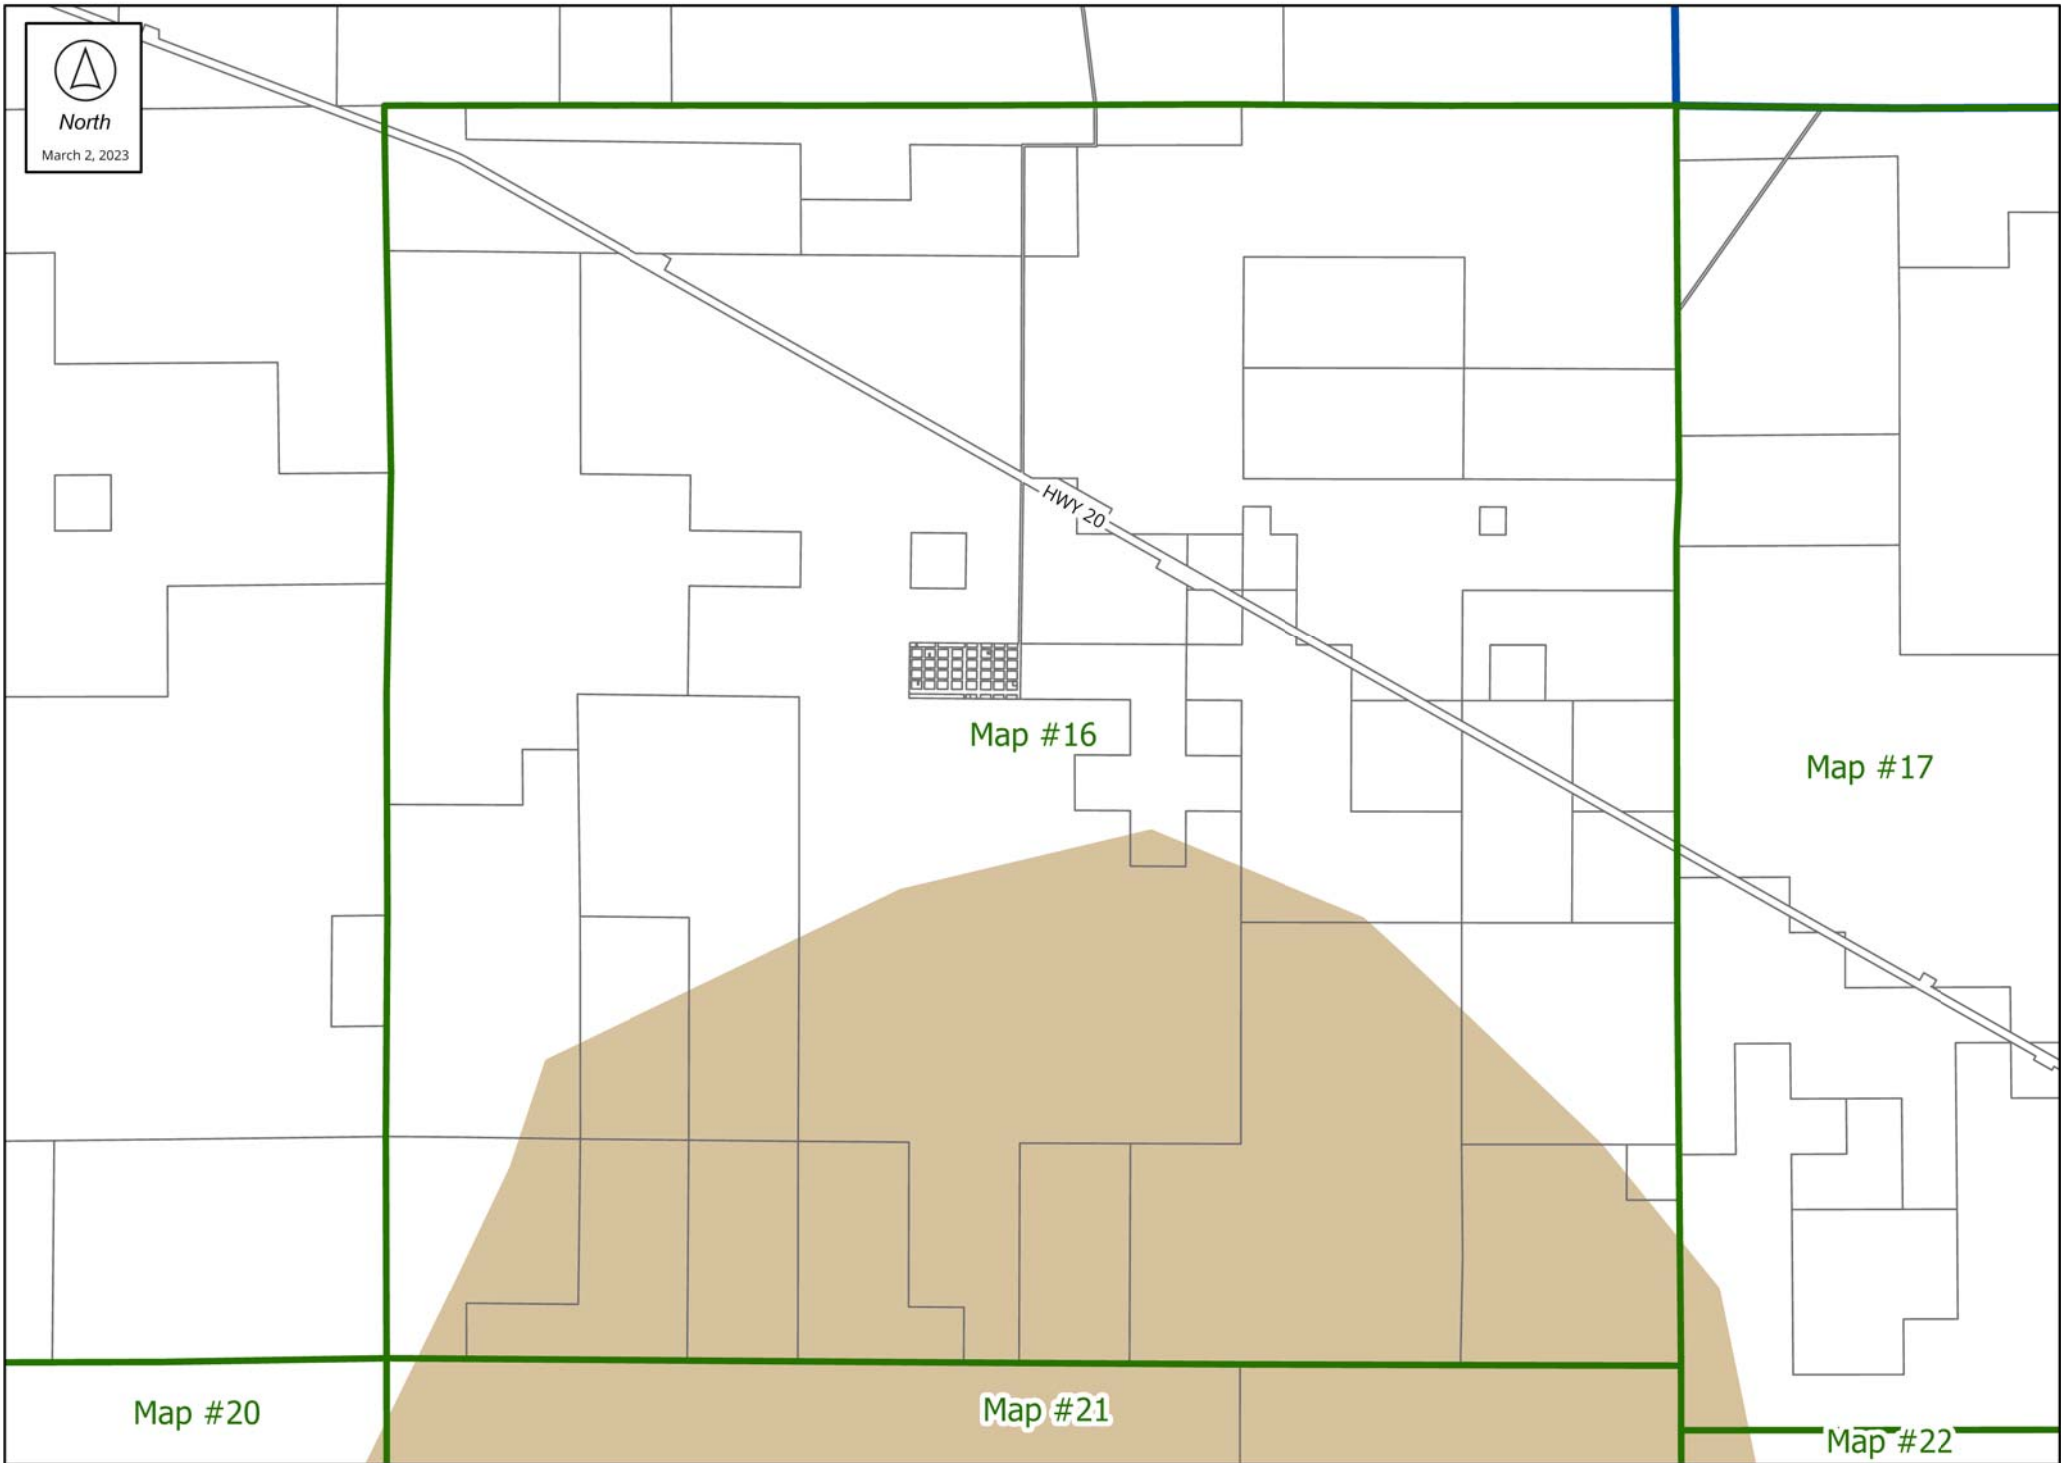

Map #12

City of Bend

2023 Mule Deer Winter Range Combining Zone (WA-MD)

Map #8

Map #9

Map #10

Map #11

Map #12

Map #13

City of Bend

- Urban Area
- 2023 Mule Deer Winter Range Combining Zone (WA-MD)

North  
March 2, 2023

-  Urban Area
-  2023 Mule Deer Winter Range Combining Zone (WA-MD)

### 2023 Mule Deer Winter Range Combining Zone (WA-MD)

-  Urban Area
-  2023 Mule Deer Winter Range Combining Zone (WA-MD)

-  Urban Area
-  2023 Mule Deer Winter Range Combining Zone (WA-MD)

Map #17

Map #21

Map #22

HWY 20

Hampton