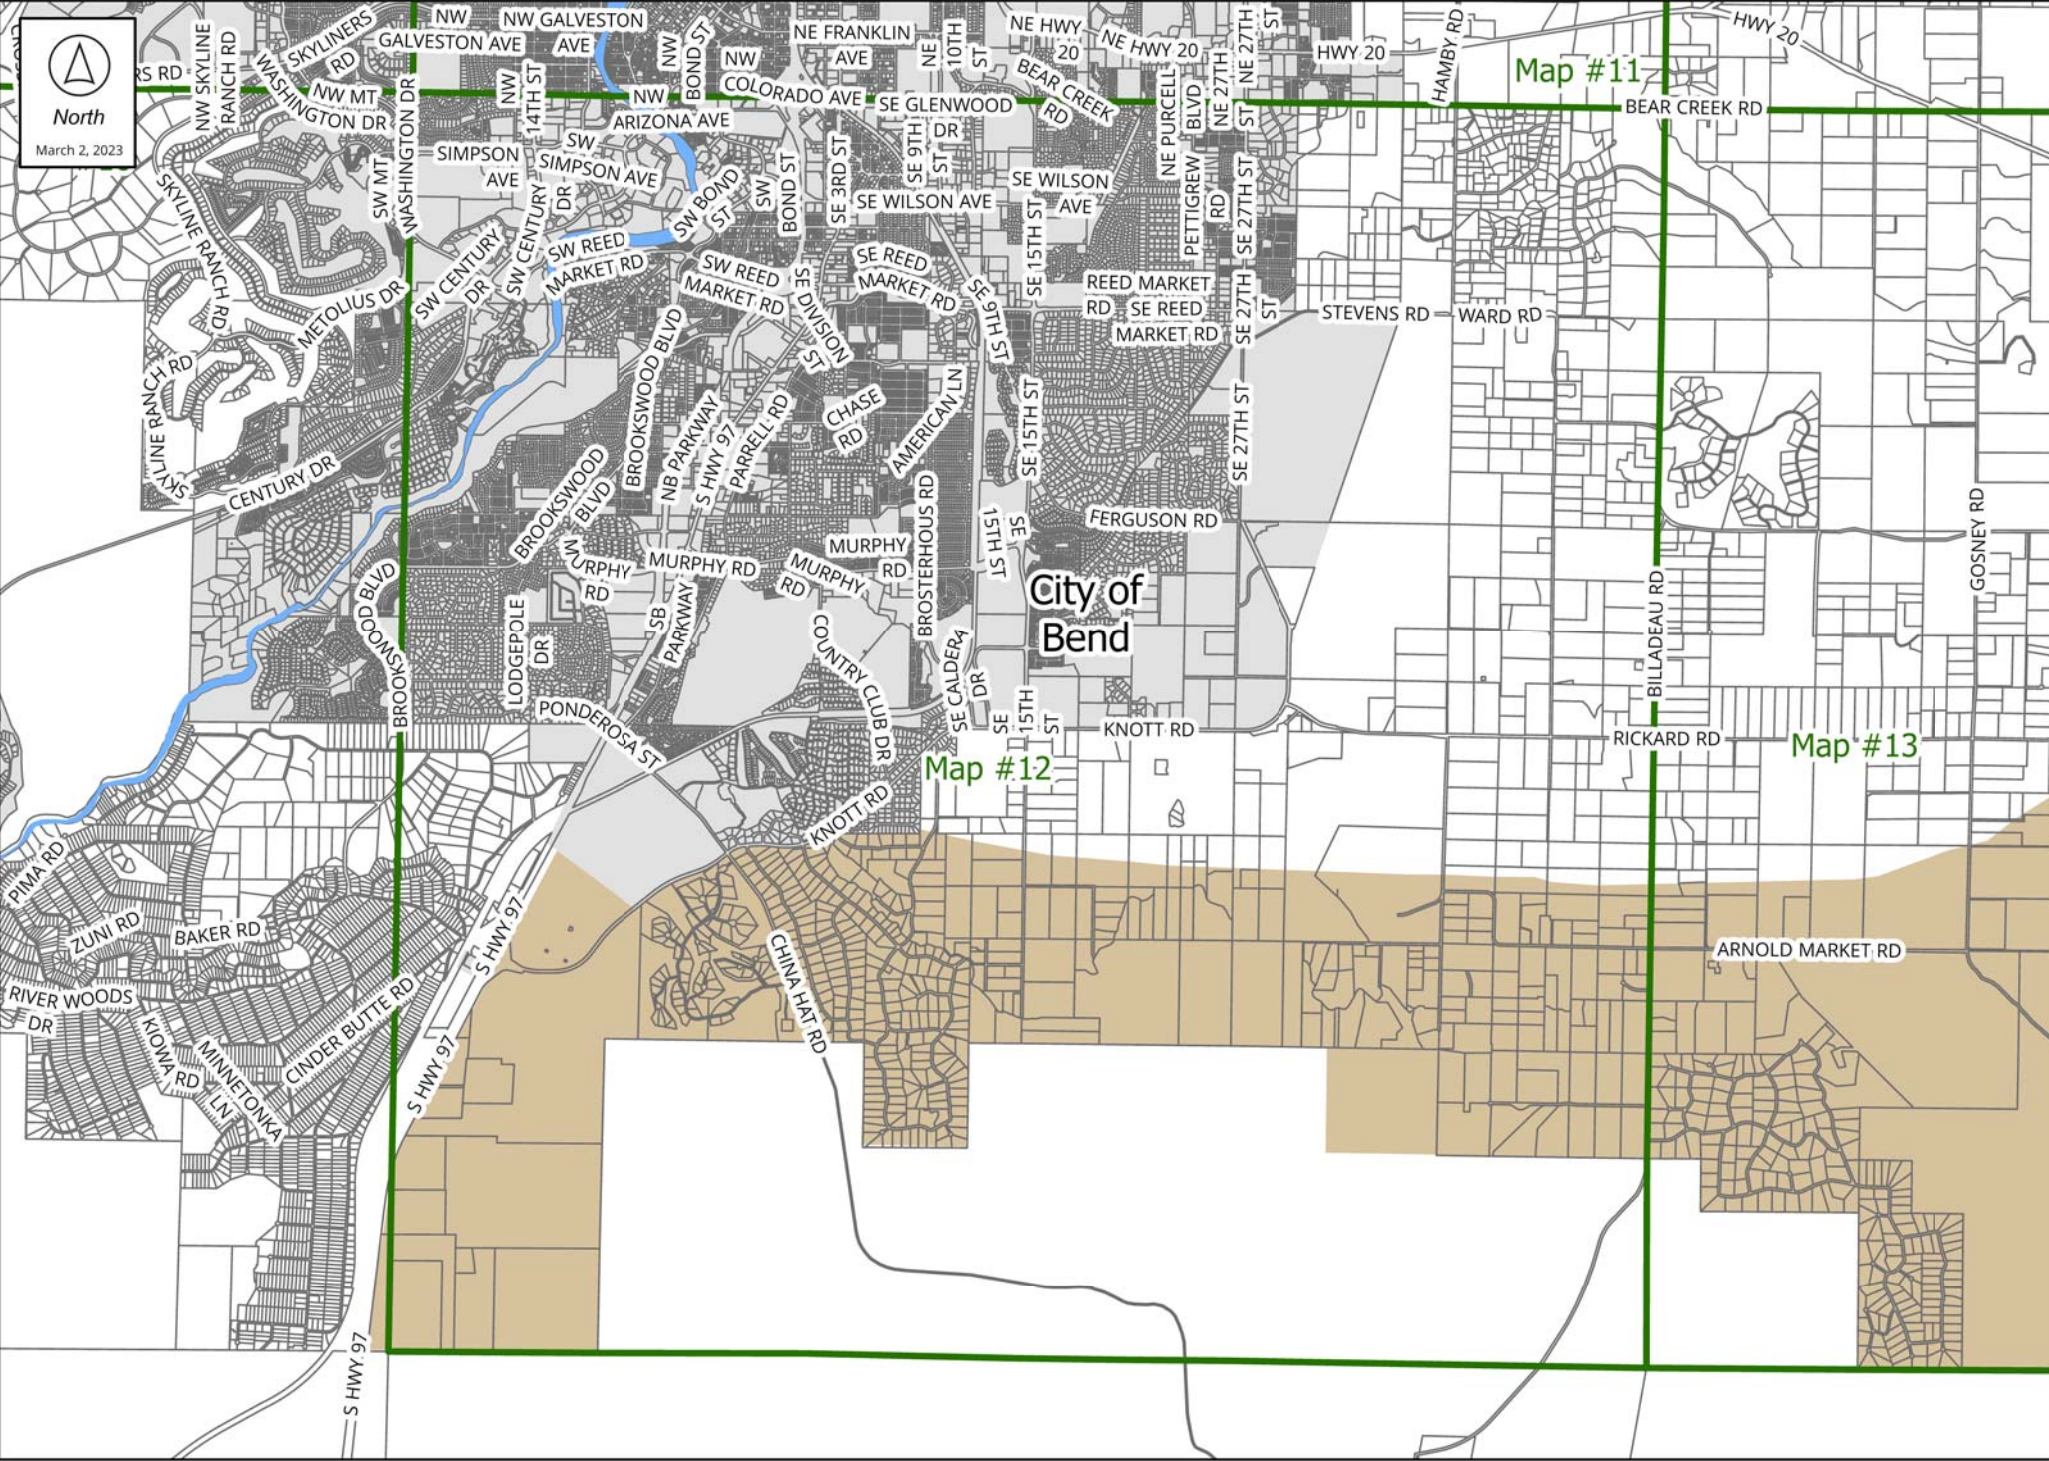

Map #9

Map #10

Map #11

Map #7

Map #8

Map #9

Map #10

Map #11

Map #12

City of Bend

2023 Mule Deer Winter Range Combining Zone (WA-MD)

Map #8

Map #9

Map #10

Map #11

Map #12

Map #13

City of Bend

- Urban Area
- 2023 Mule Deer Winter Range Combining Zone (WA-MD)

North  
March 2, 2023

-  Urban Area
-  2023 Mule Deer Winter Range Combining Zone (WA-MD)