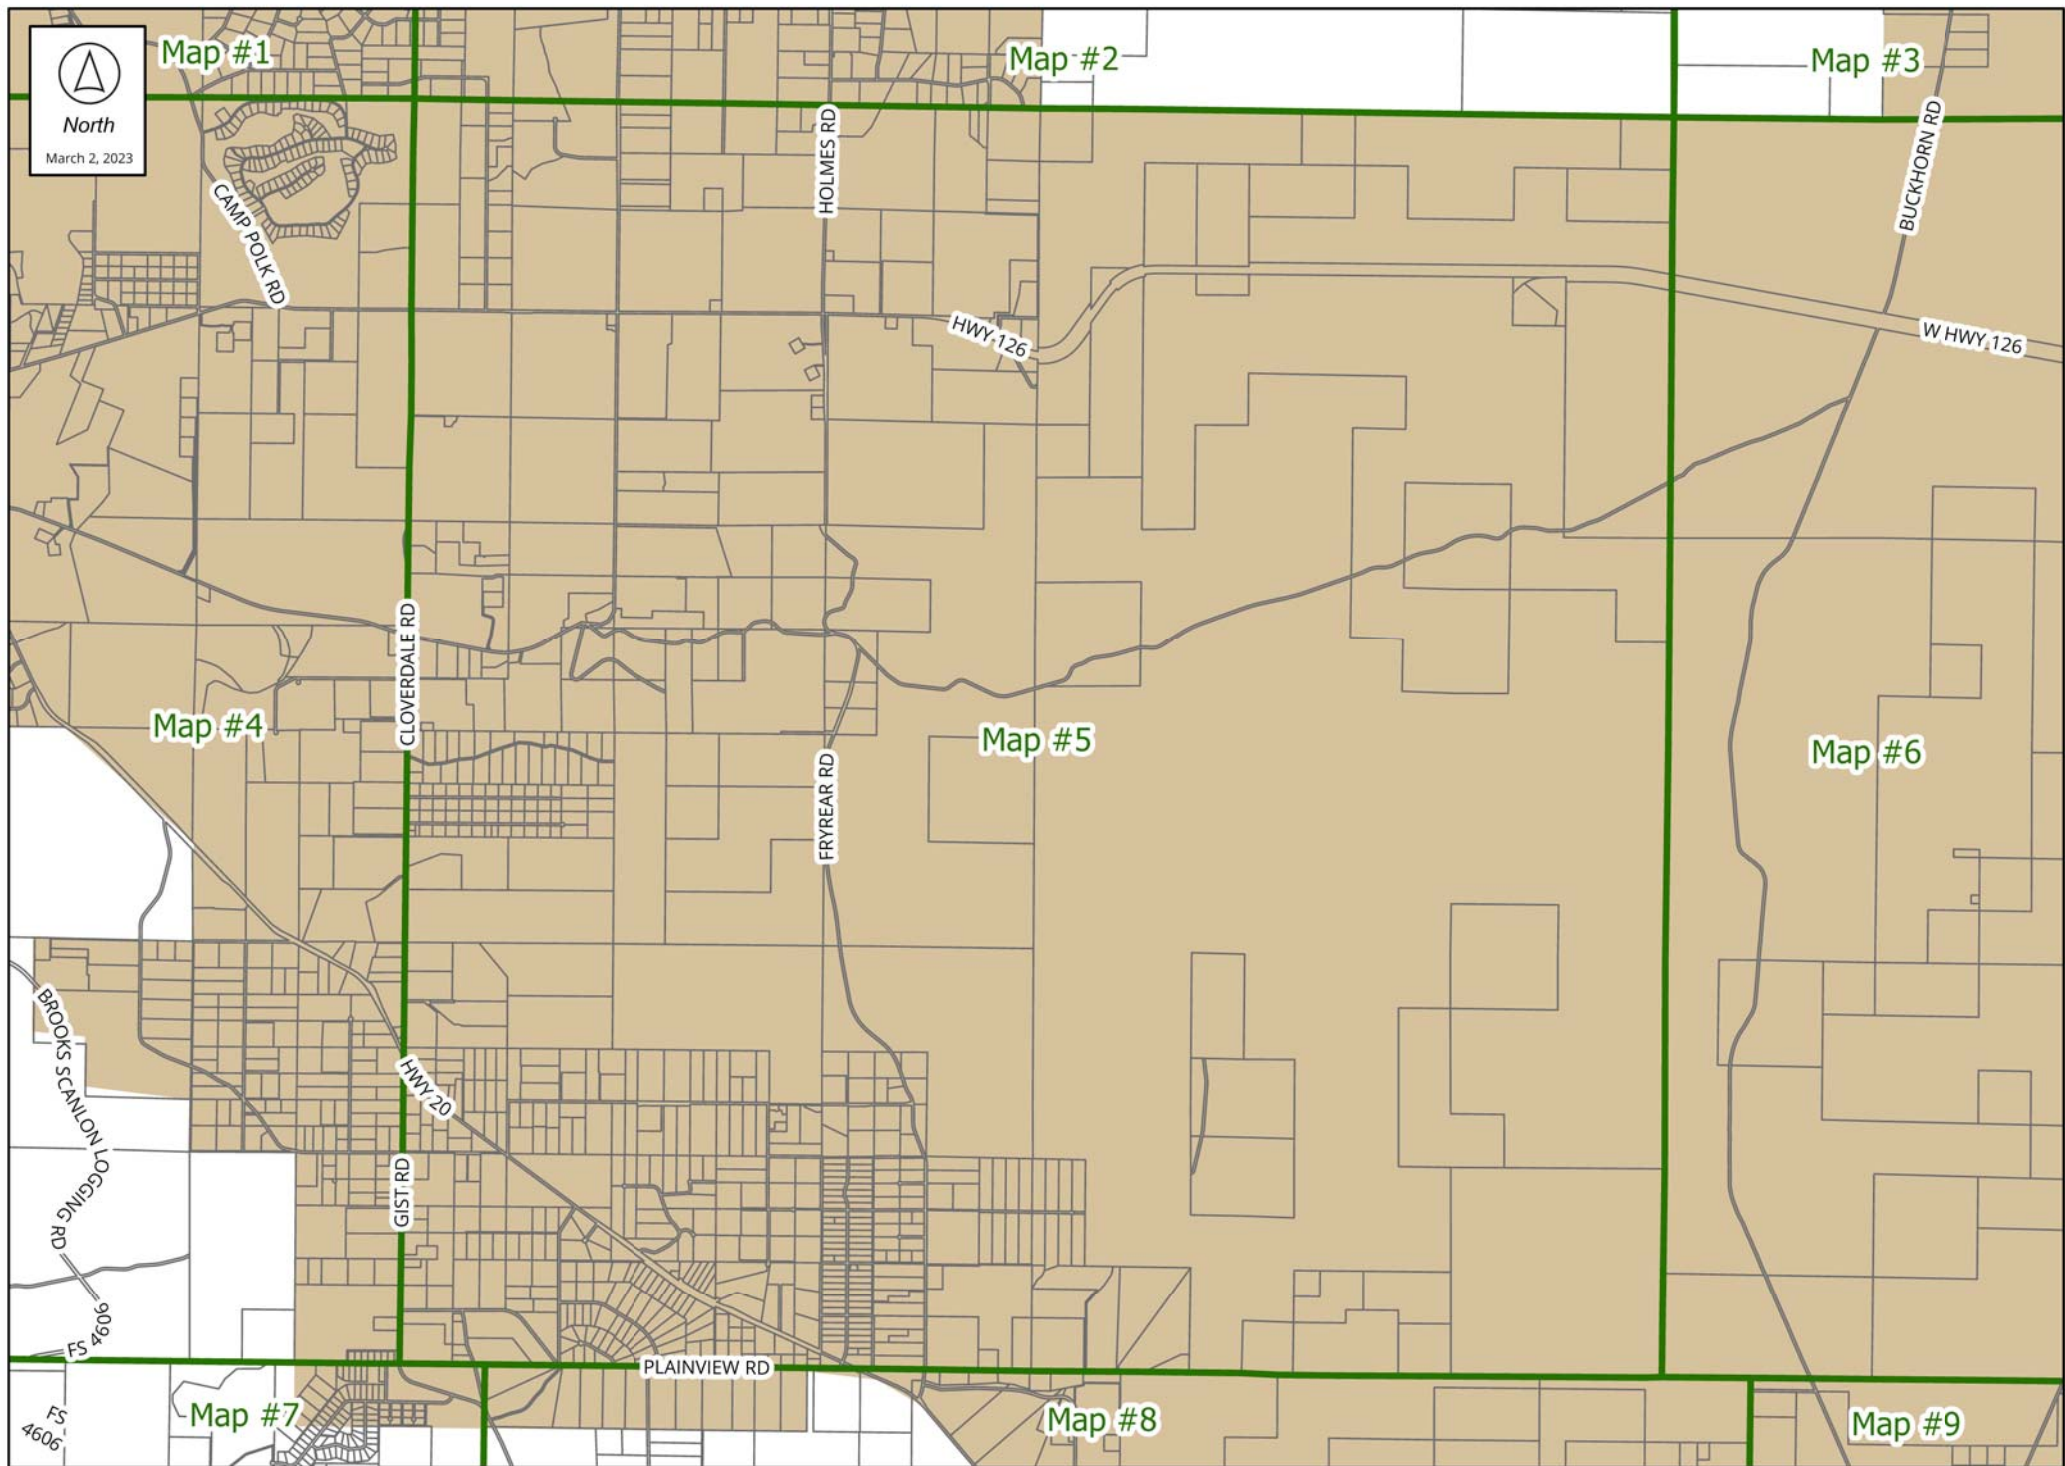

- 2023 Mule Deer Index Map Boundary
- 2023 Mule Deer Winter Range Combining Zone
- County Boundary
- Urban Area

March 2, 2023

**DISCLAIMER:**  
The information on this map was derived from digital databases on Deschutes County's G.I.S. Care was taken in the creation of this map, but it is provided "as is". Deschutes County cannot accept any responsibility for errors, omissions, or positional accuracy in the digital data or the underlying records. There are no warranties, express or implied, including the warranty of merchantability or fitness for a particular purpose, accompanying this product. However, notification of any errors will be appreciated.

### 2023 Mule Deer Winter Range Combining Zone (WA-MD)

- Urban Area
- 2023 Mule Deer Winter Range Combining Zone (WA-MD)

Map #1

Map #2

Map #3

Map #4

Map #5

Map #6

Map #7

Map #8

Map #9

Map #2

Map #3

Map #5

Map #6

Map #8

Map #9

City of Redmond

Map #4

Map #5

Map #7

Map #8

Map #10

THREE CREEKS RD