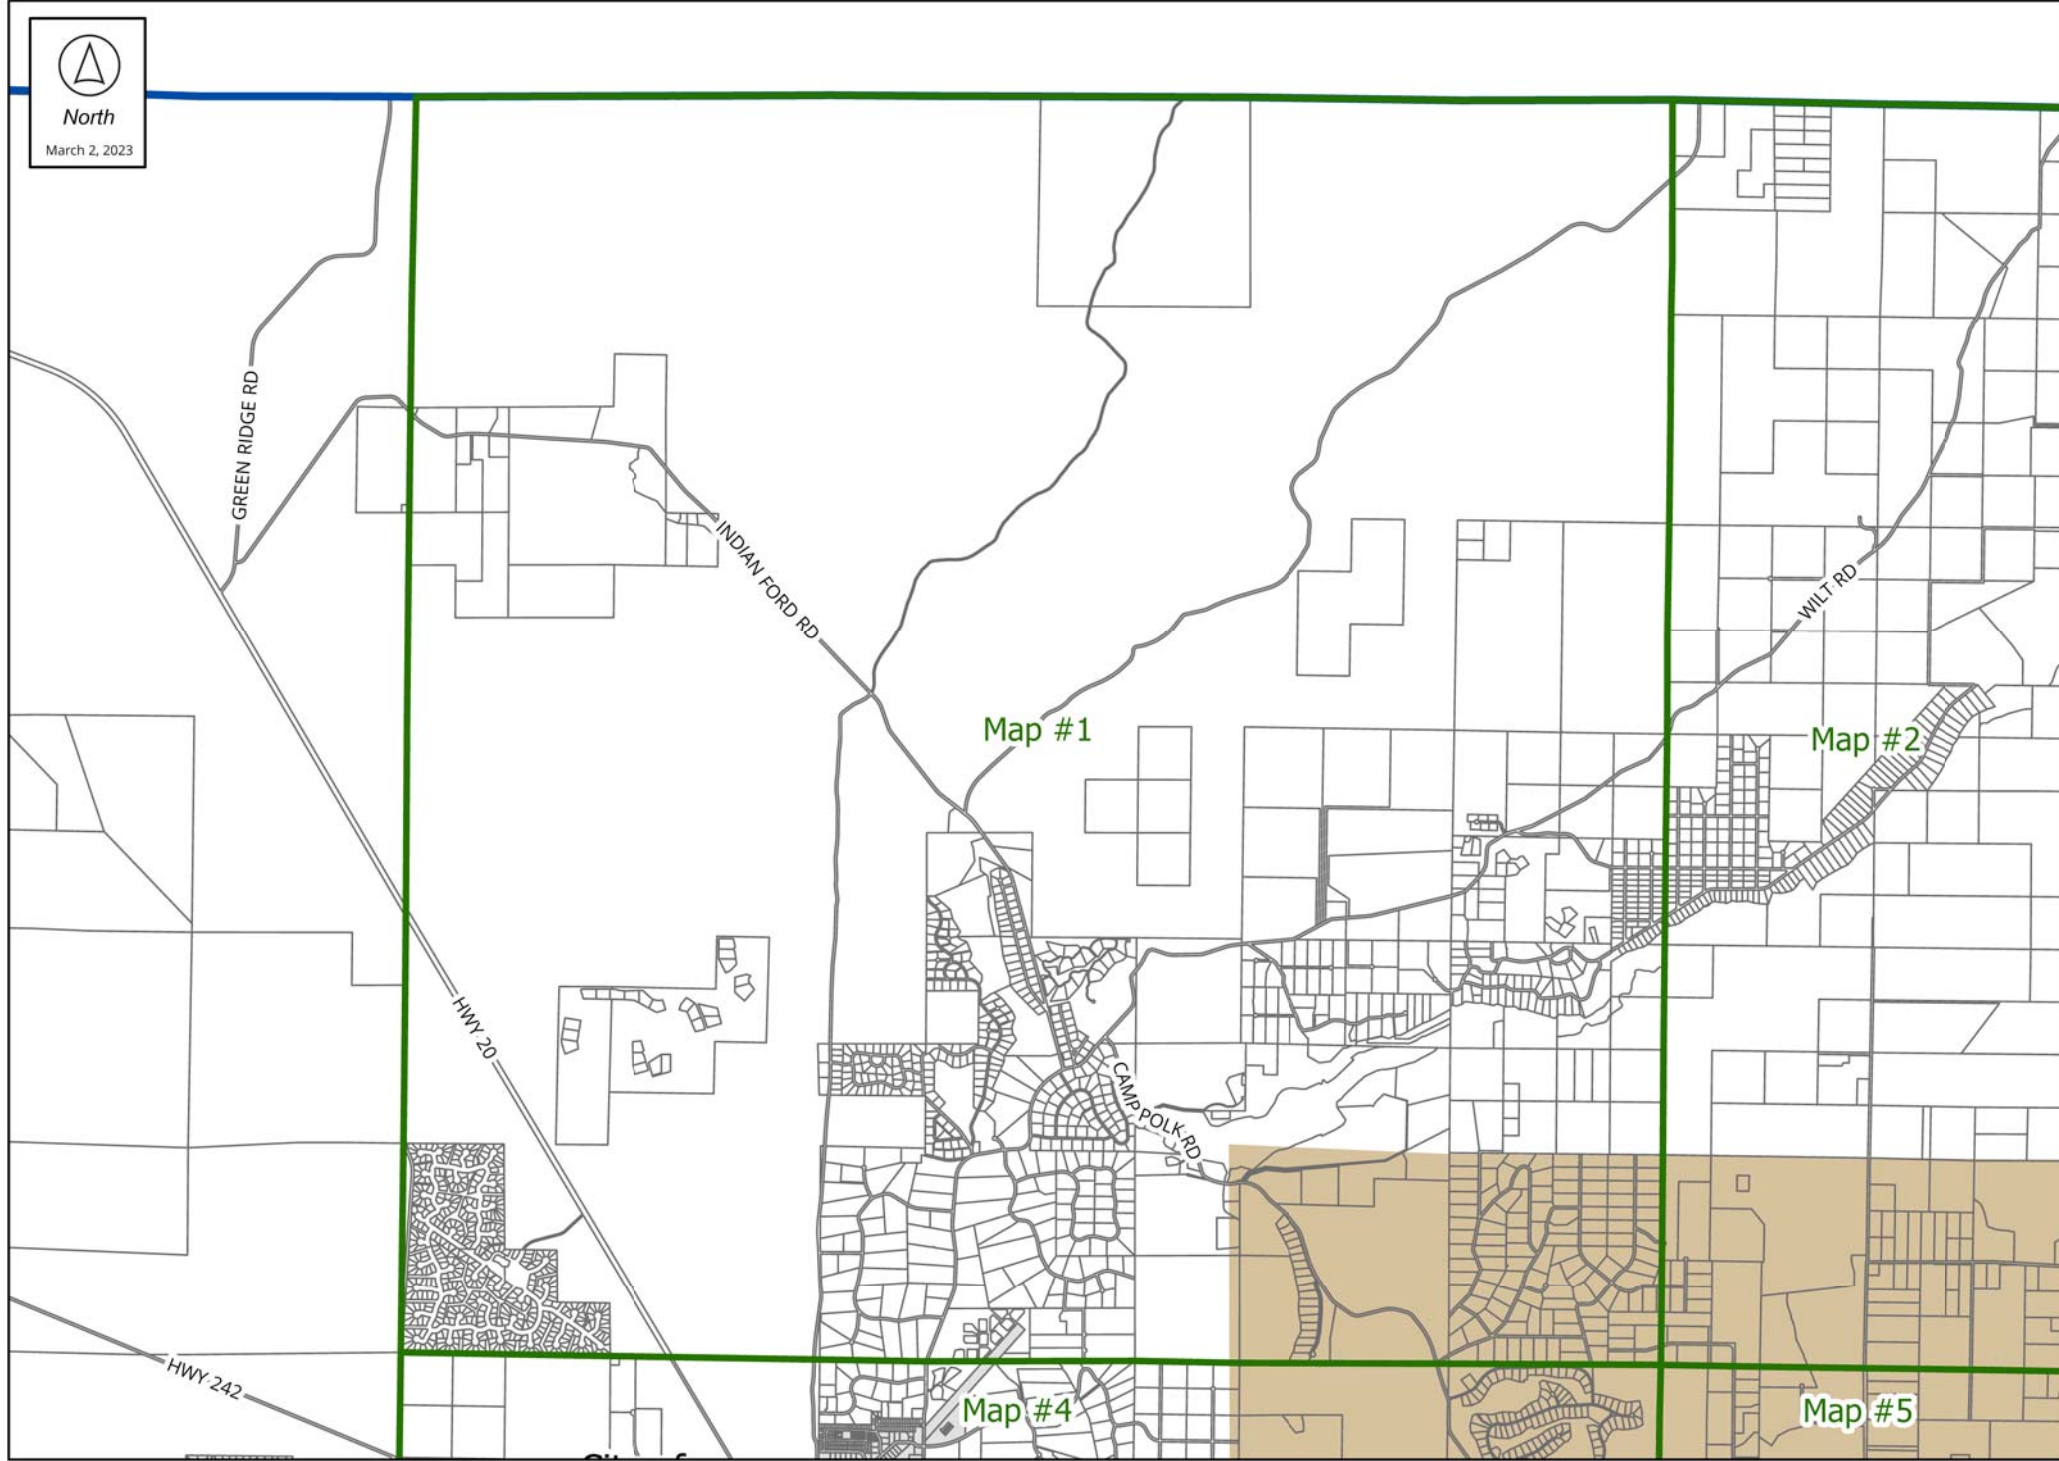

# Proposed 2023 Mule Deer Winter Range Combining Zone Index Map

The mule deer inventory update project proposes a new mule deer combining (or overlay) zone and a corresponding new code chapter to address uses in that zone. These maps display the boundaries of the proposed 2023 Mule Deer Winter Range Combining Zone. The proposed zone and its regulations will be separate from the existing Wildlife Area (WA) Combining Zone. For more details, please visit the project website at <https://www.deschutes.org/muledeer>.

- 2023 Mule Deer Index Map Boundary
- 2023 Mule Deer Winter Range Combining Zone
- County Boundary
- Urban Area

March 2, 2023

**DISCLAIMER:**  
The information on this map was derived from digital databases on Deschutes County's G.I.S. Care was taken in the creation of this map, but it is provided "as is". Deschutes County cannot accept any responsibility for errors, omissions, or positional accuracy in the digital data or the underlying records. There are no warranties, express or implied, including the warranty of merchantability or fitness for a particular purpose, accompanying this product. However, notification of any errors will be appreciated.

Map #7

Map #8

Map #9

Map #2

Map #3

Map #5

Map #6

Map #8

Map #17

Map #21

Map #22

HWY 20

Hampton