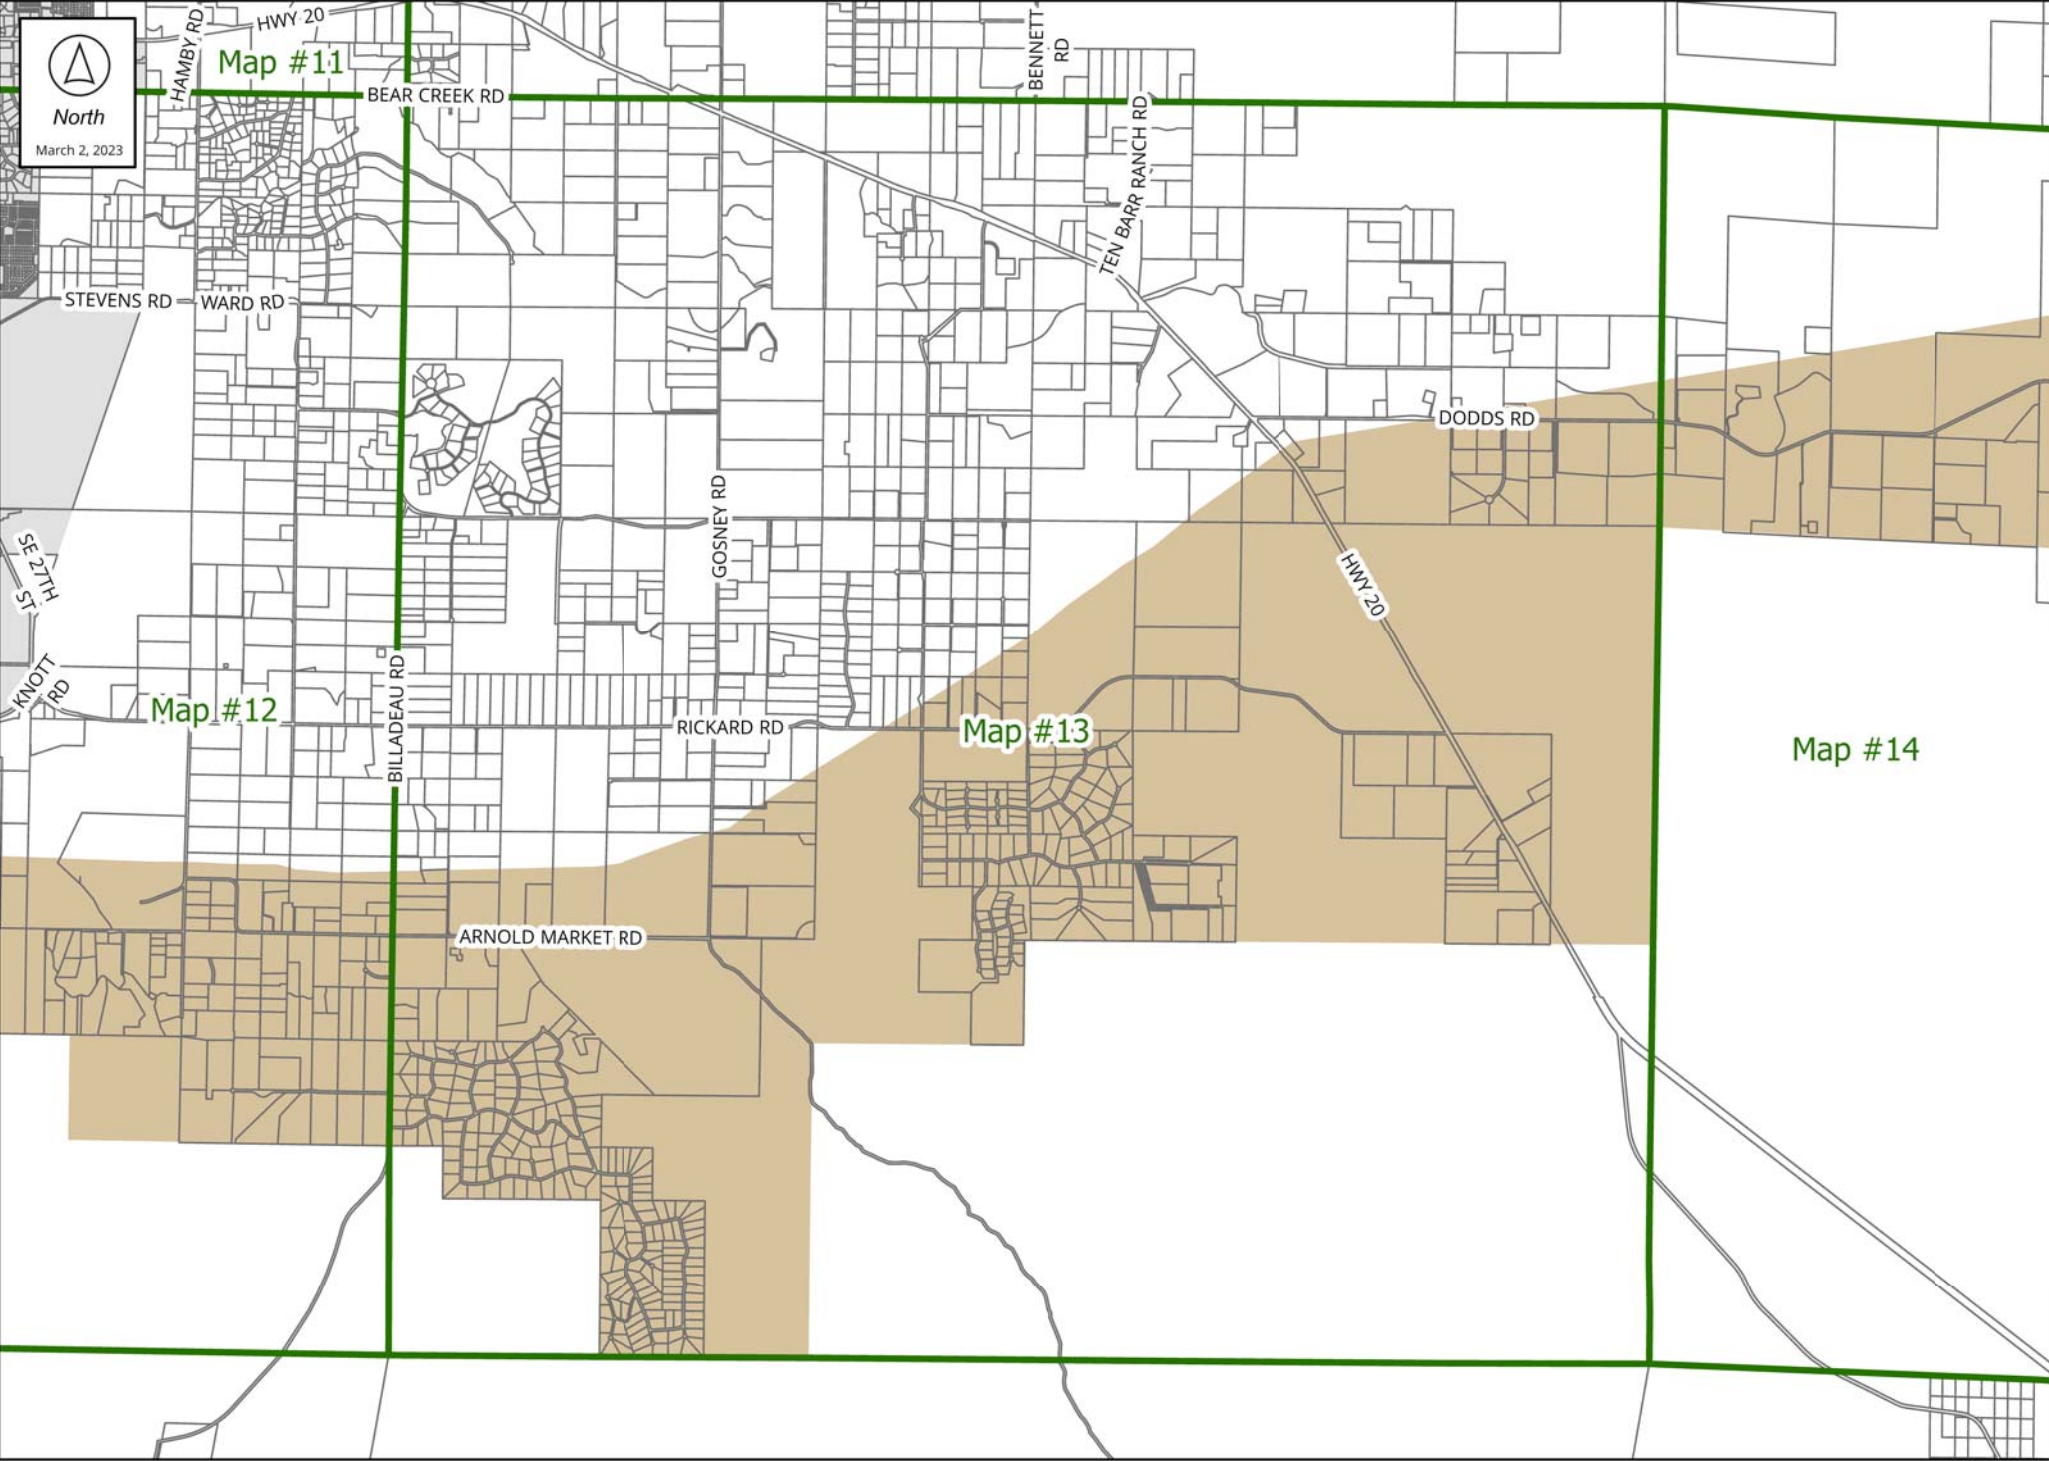

Map #9

Map #10

Map #11

Map #7

Map #8

Map #9

Map #10

Map #11

Map #12

City of Bend

2023 Mule Deer Winter Range Combining Zone (WA-MD)

Map #8

Map #9

Map #10

Map #11

Map #12

Map #13

City of Bend

- Urban Area
- 2023 Mule Deer Winter Range Combining Zone (WA-MD)

North  
March 2, 2023

-  Urban Area
-  2023 Mule Deer Winter Range Combining Zone (WA-MD)