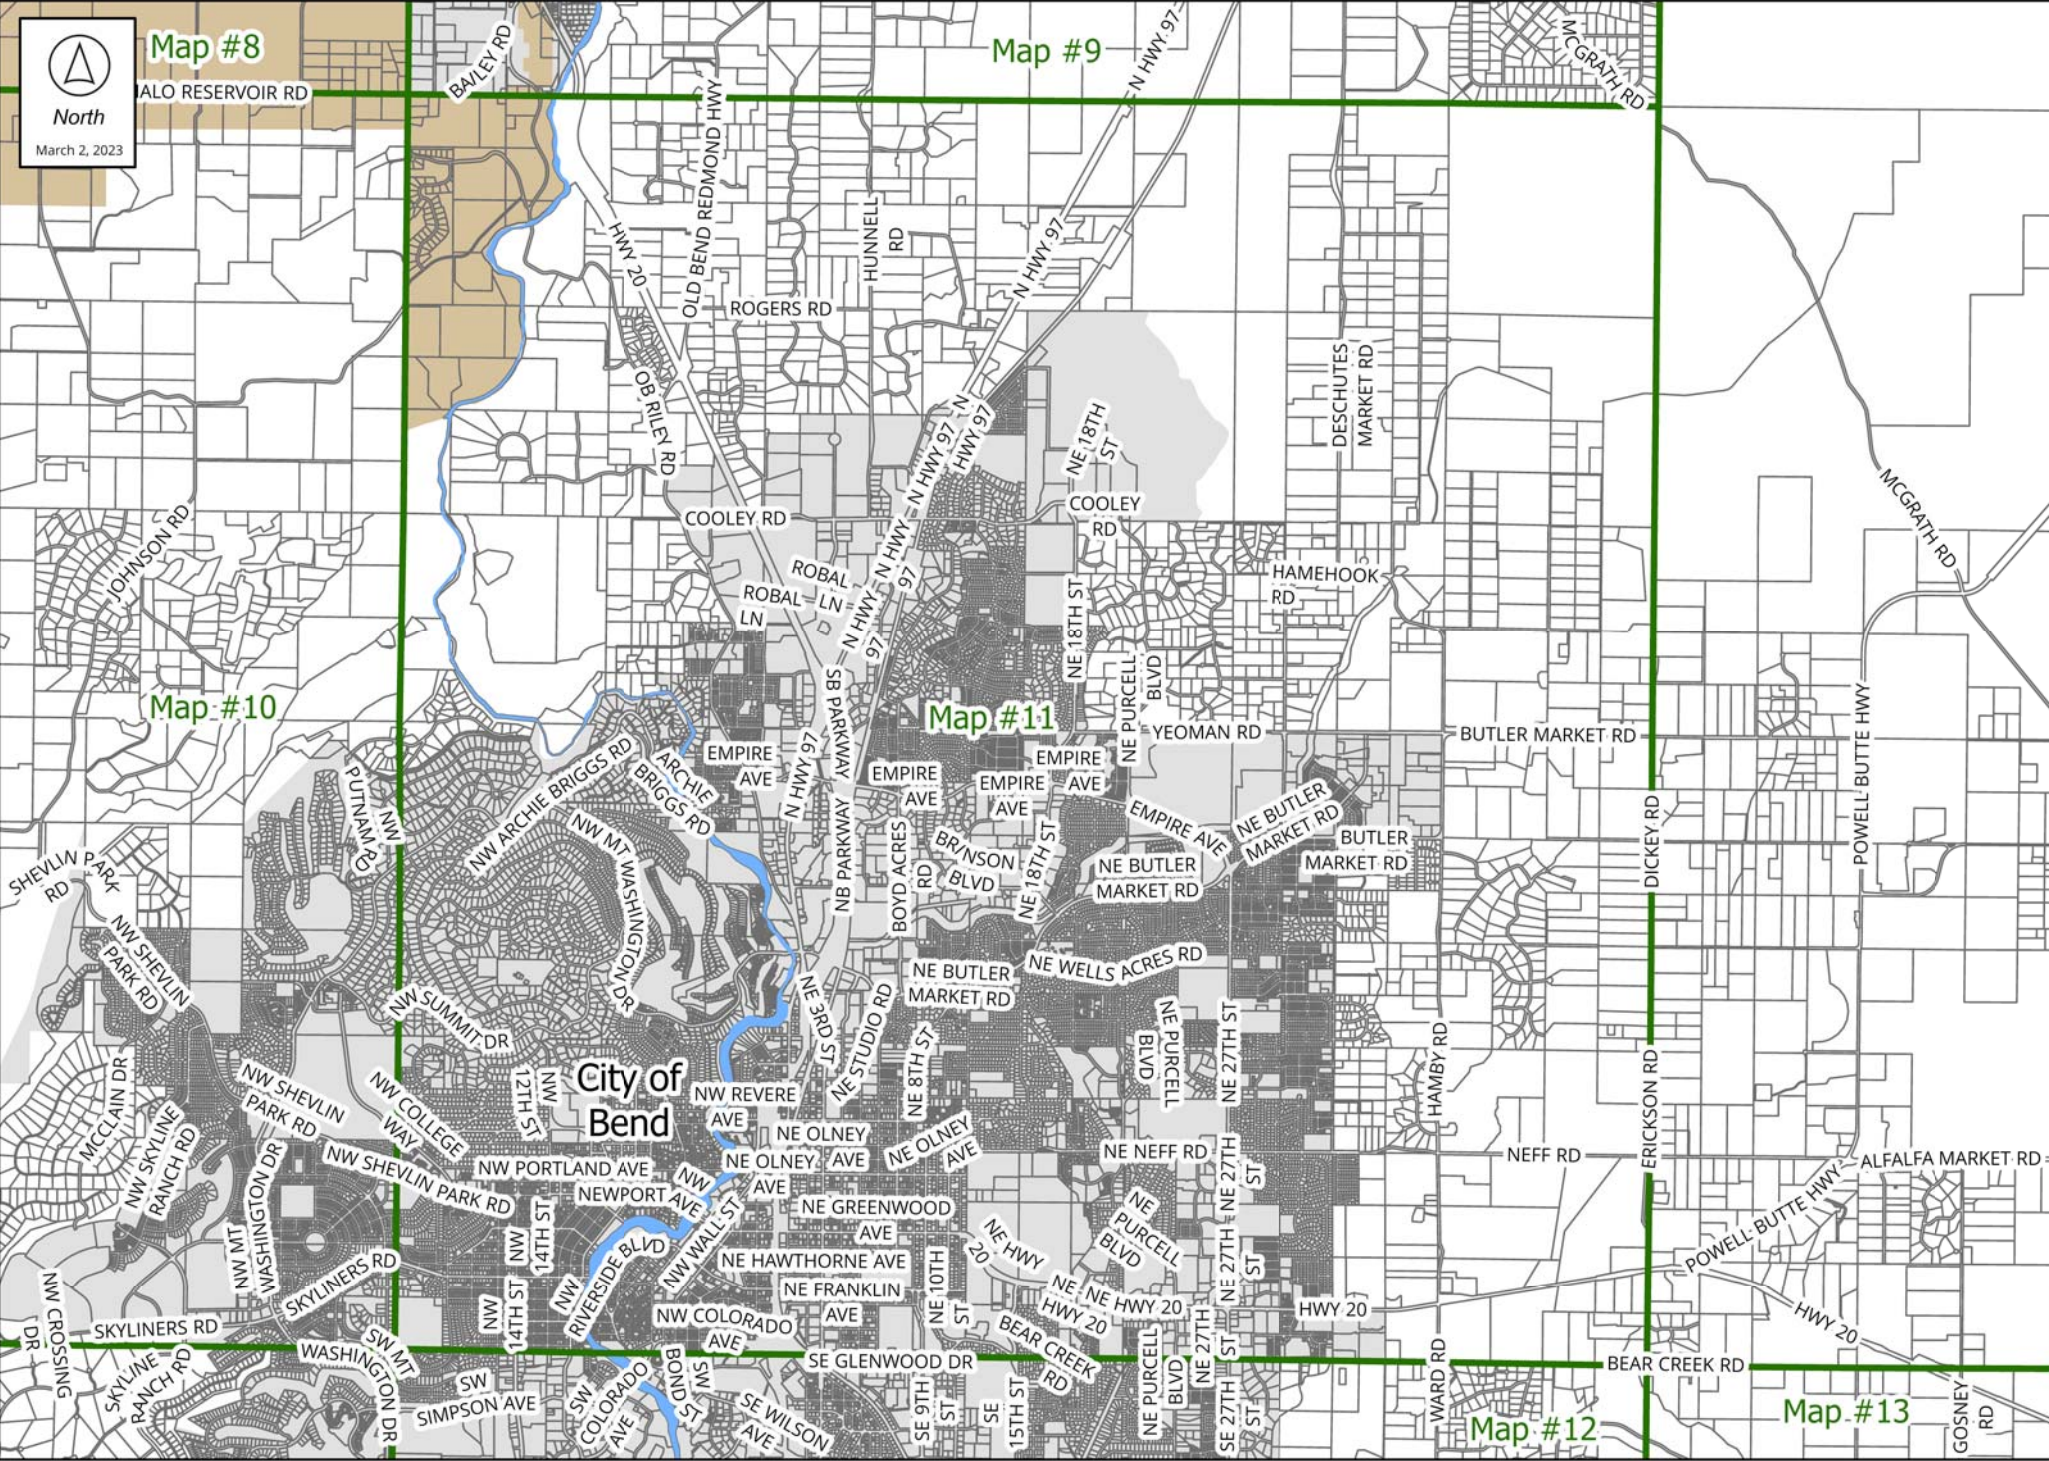

Map #8

Map #9

Map #10

Map #11

Map #12

Map #13

City of Bend

- Urban Area
- 2023 Mule Deer Winter Range Combining Zone (WA-MD)