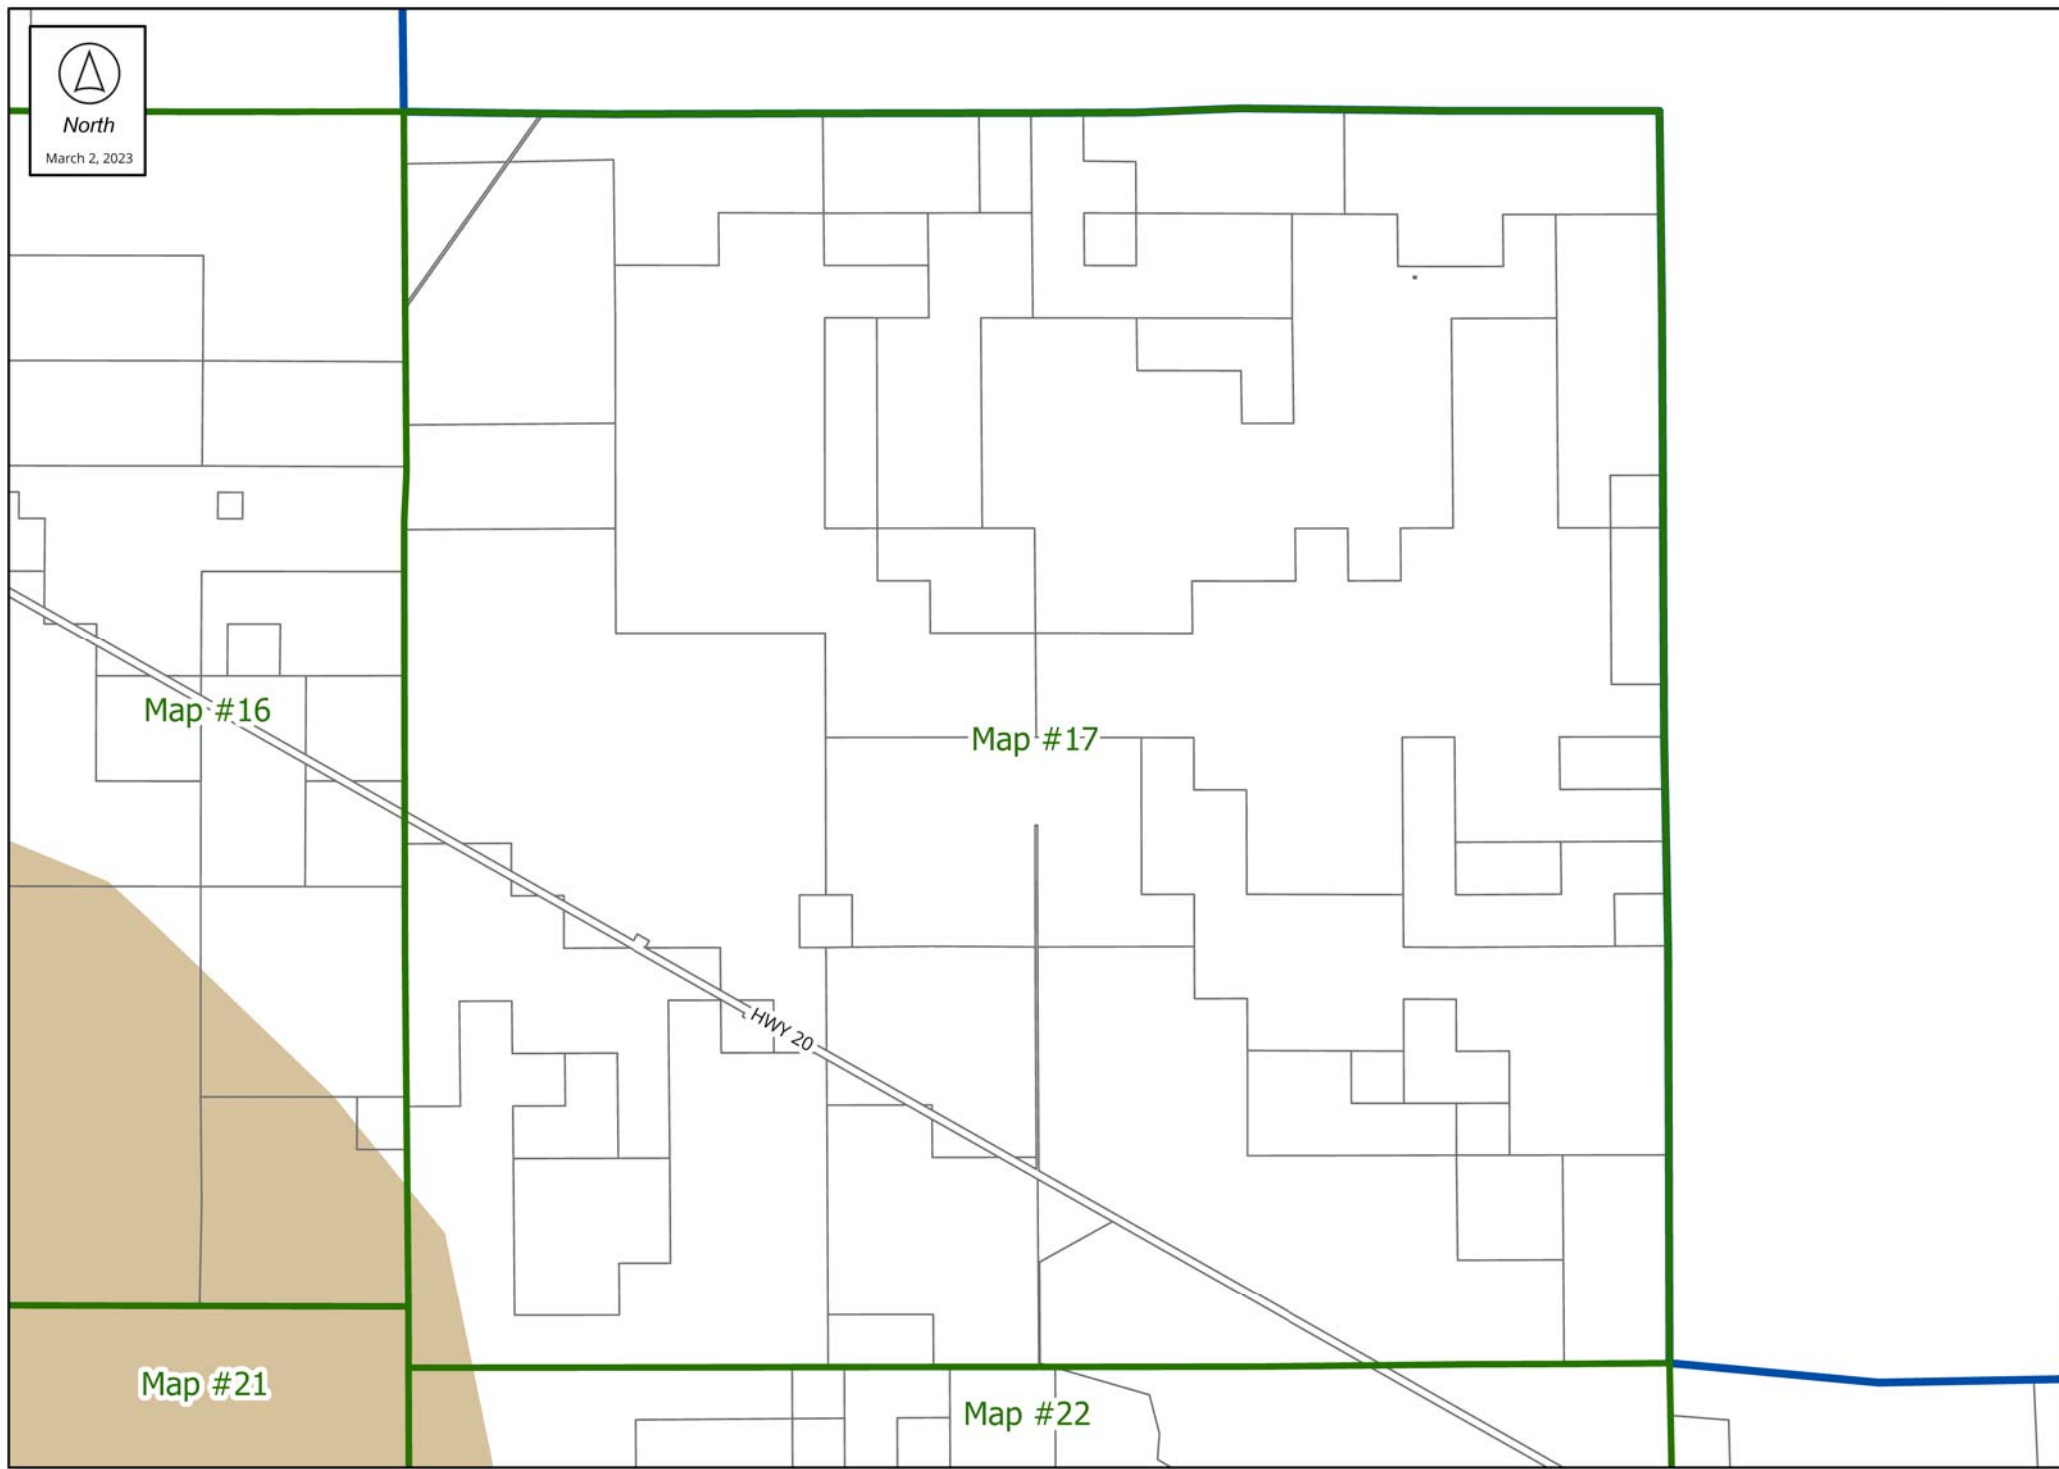

Map #13

City of Bend

- Urban Area
- 2023 Mule Deer Winter Range Combining Zone (WA-MD)

North  
March 2, 2023

-  Urban Area
-  2023 Mule Deer Winter Range Combining Zone (WA-MD)

### 2023 Mule Deer Winter Range Combining Zone (WA-MD)

-  Urban Area
-  2023 Mule Deer Winter Range Combining Zone (WA-MD)

-  Urban Area
-  2023 Mule Deer Winter Range Combining Zone (WA-MD)

### 2023 Mule Deer Winter Range Combining Zone (WA-MD)

-  Urban Area
-  2023 Mule Deer Winter Range Combining Zone (WA-MD)

FS 22

FS 23

Map #18

Map #19

-  Urban Area
-  2023 Mule Deer Winter Range Combining Zone (WA-MD)

Map #17

Map #21

Map #22

HWY 20

Hampton