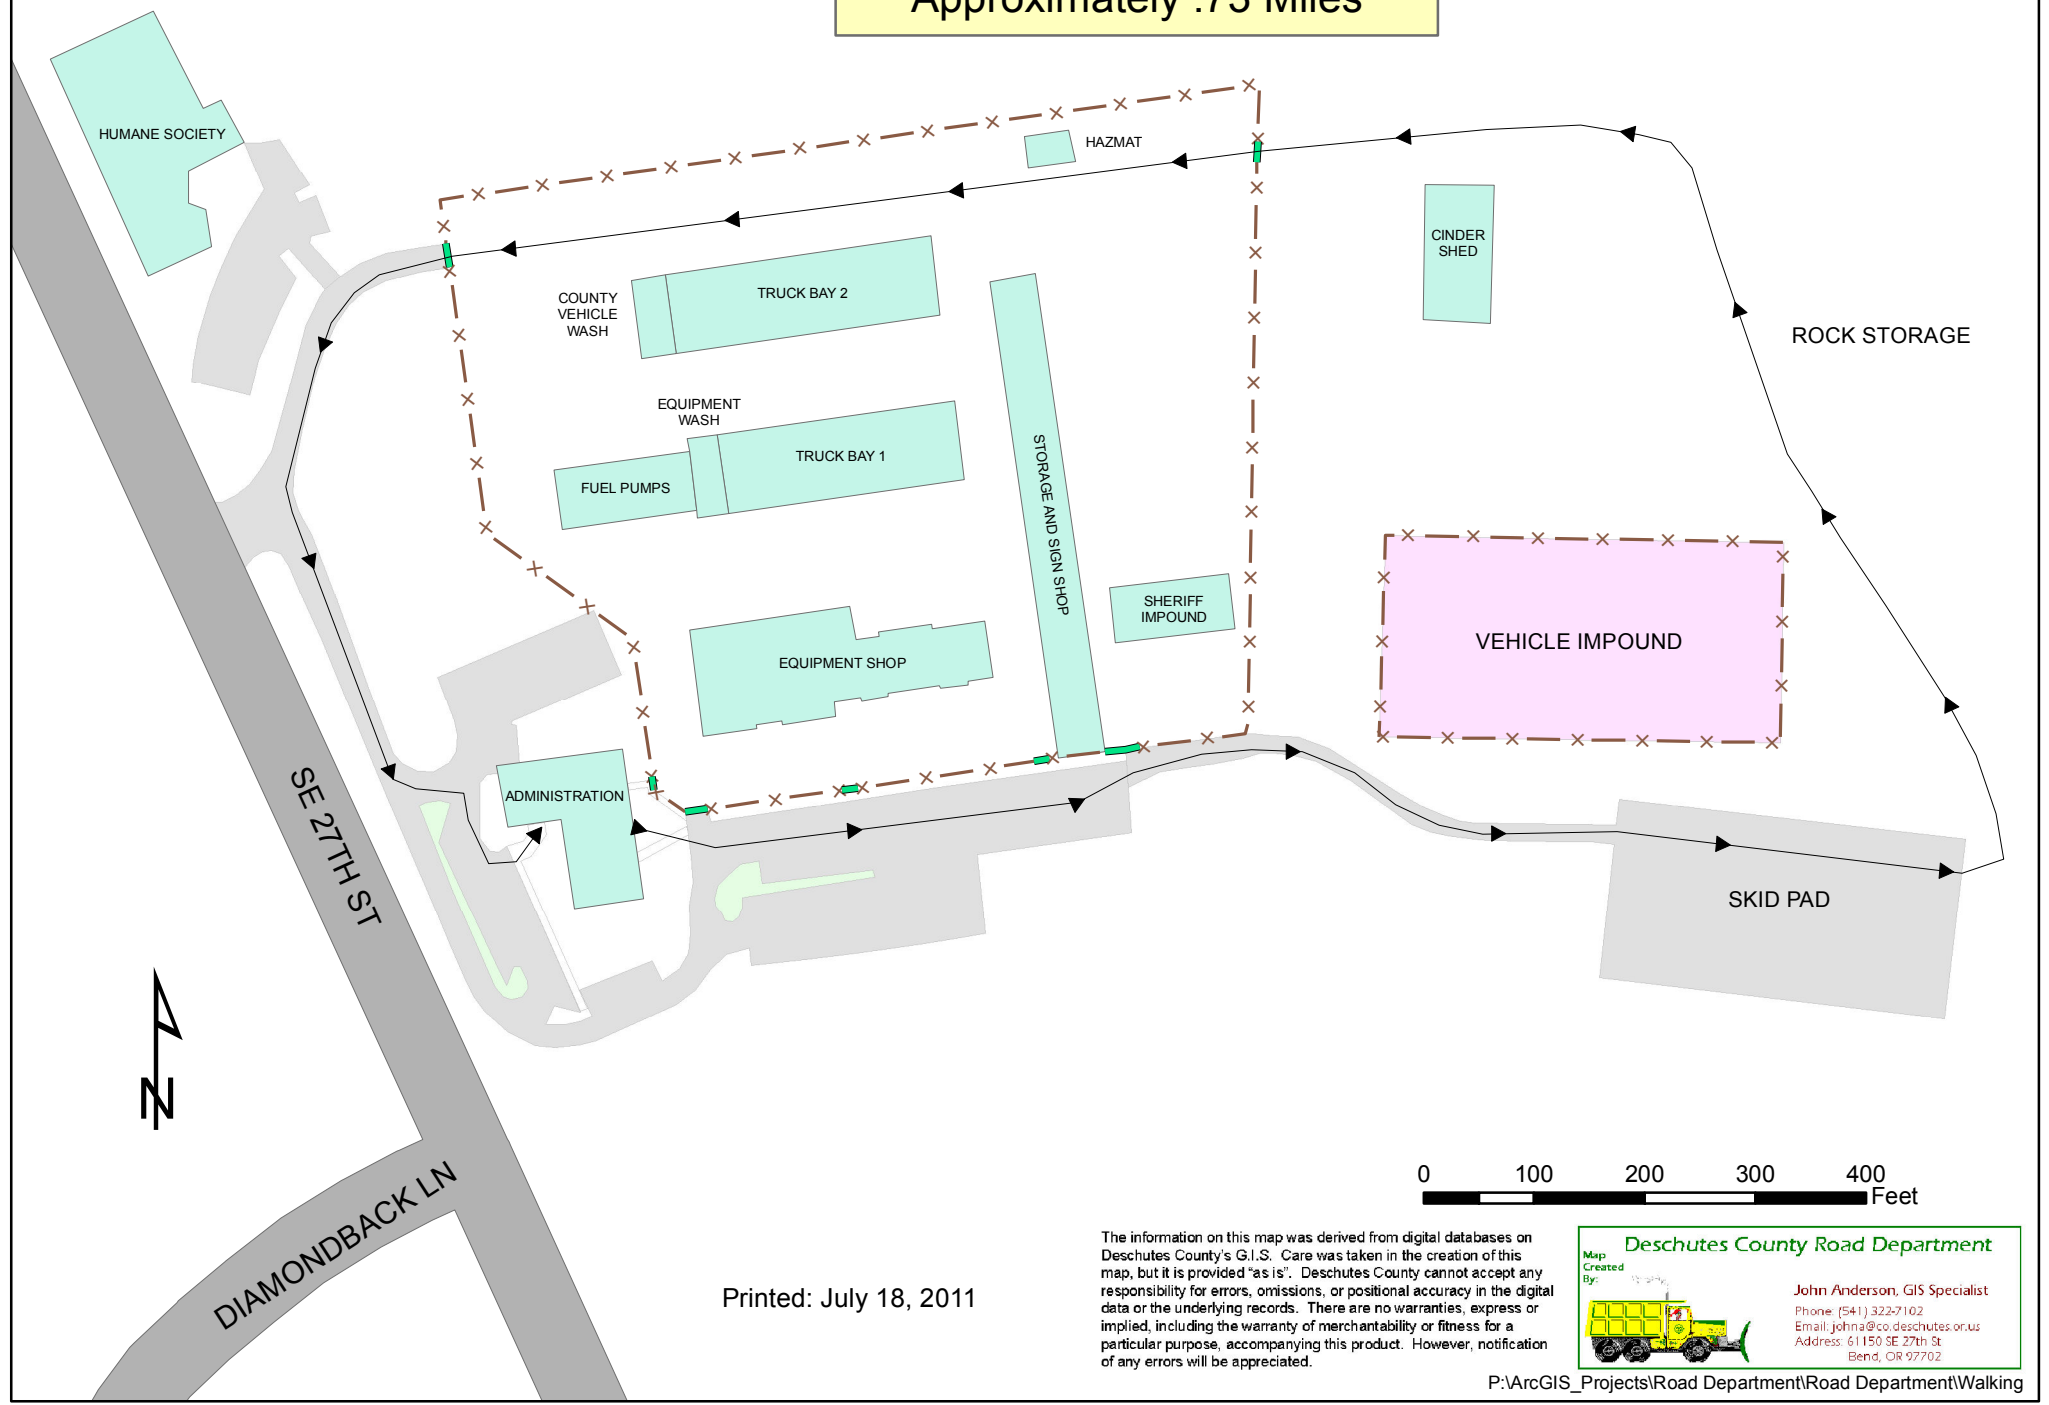

Walking route at the Deschutes County Road Dept. Approximately .73 Miles

Printed: July 18, 2011

The information on this map was derived from digital databases on Deschutes County's G.I.S. Care was taken in the creation of this map, but it is provided "as is". Deschutes County cannot accept any responsibility for errors, omissions, or positional accuracy in the digital data or the underlying records. There are no warranties, express or implied, including the warranty of merchantability or fitness for a particular purpose, accompanying this product. However, notification of any errors will be appreciated.