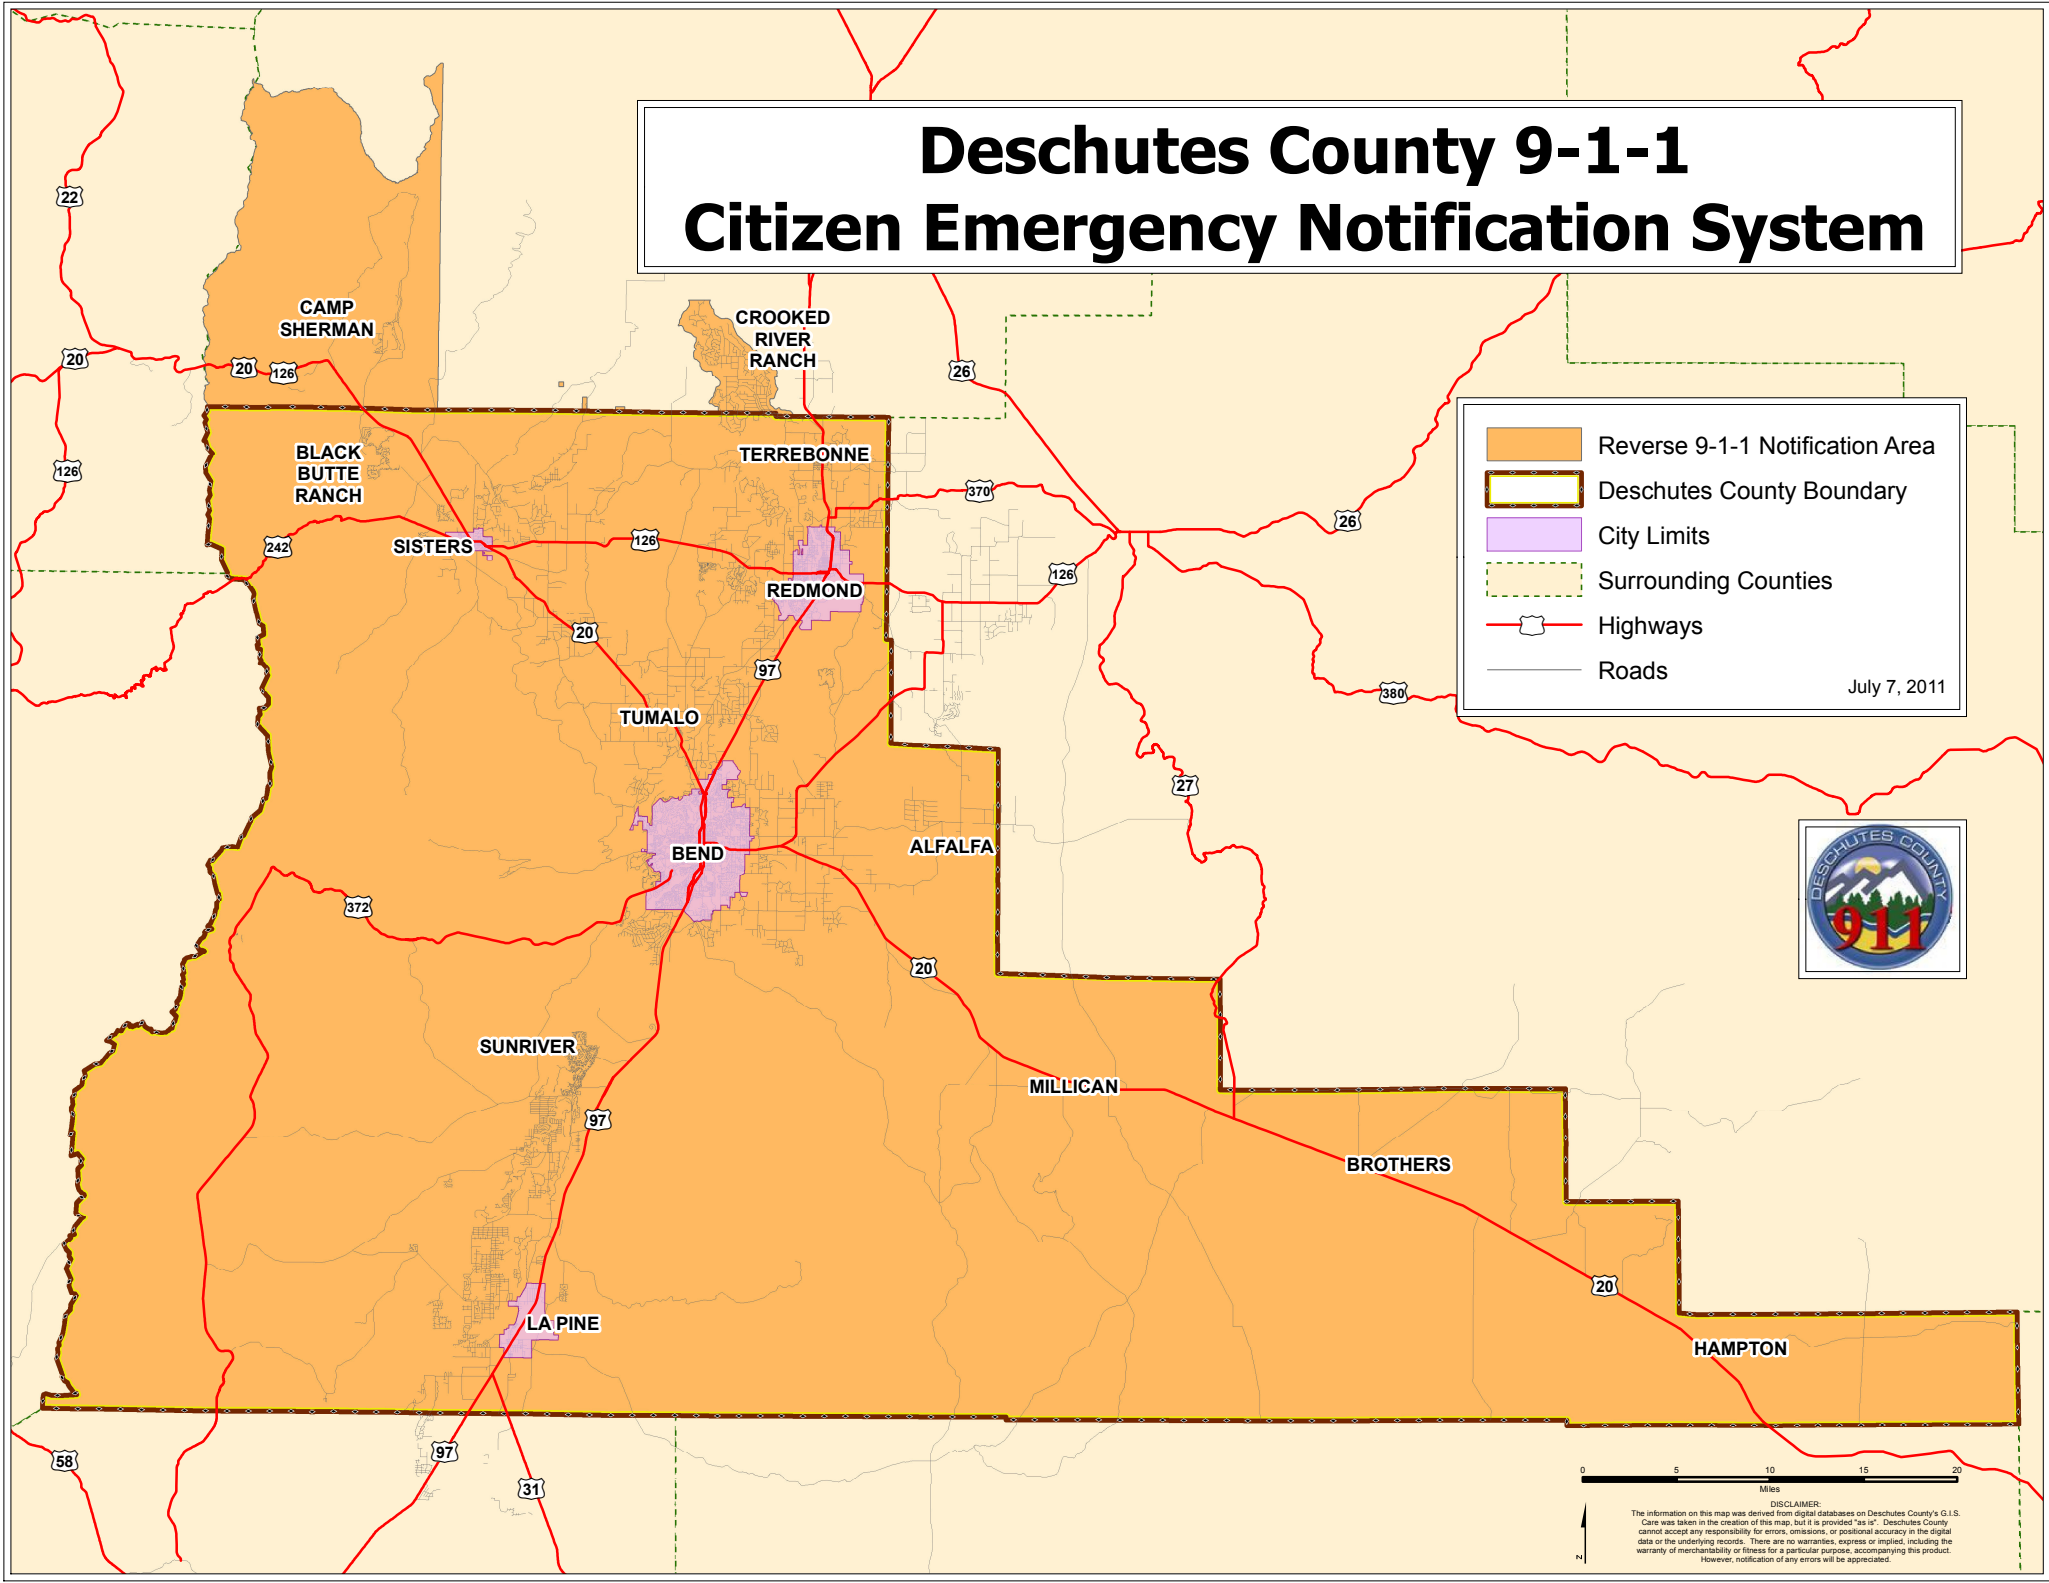

Deschutes County 9-1-1 Citizen Emergency Notification System

	Reverse 9-1-1 Notification Area
	Deschutes County Boundary
	City Limits
	Surrounding Counties
	Highways
	Roads

July 7, 2011